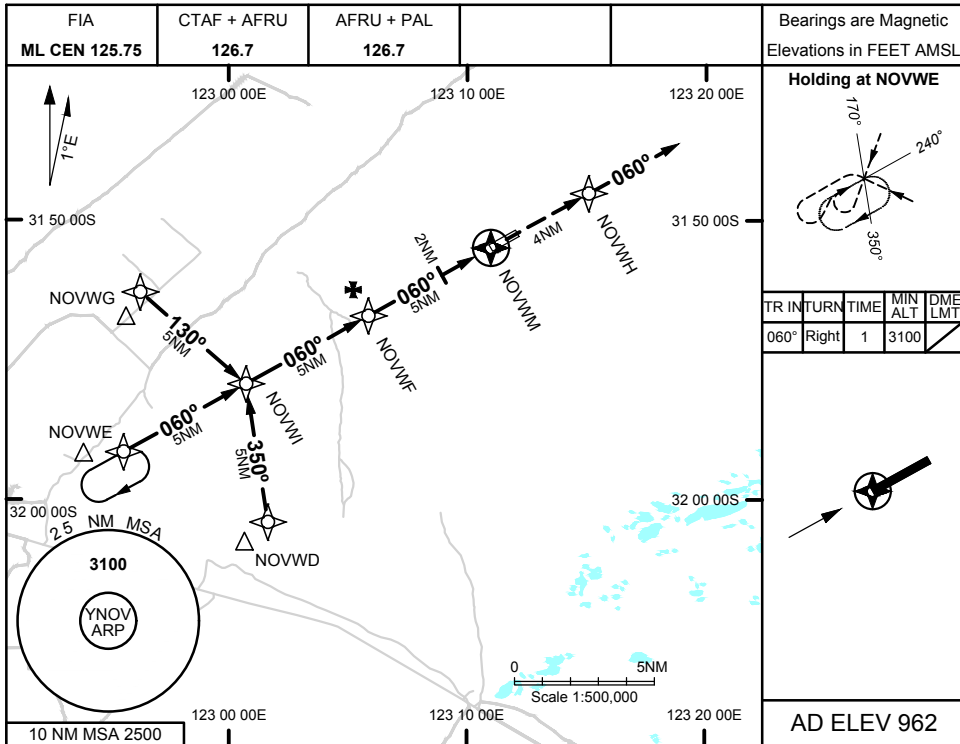

25 MAR 2021

NM TO NEXT WP	1.6	1	NOWVF	4	3	2	1.4	NOWVM				
ALT (3° APCH PATH)	3100	2920	2600	2290	1970	1650	1450					

NOTES

- MAX IAS:
INITIAL : 210KTS

CATEGORY	A	B	C	D
LNAV	1450 (488 - 2.7)			
CIRCLING	1580 (618 - 2.4)		1760 (798 - 4.0) 1790 (828 - 5.0)	
ALTERNATE	(1118 - 4.4)		(1298 - 6.0) (1328 - 7.0)	

Changes: PROC NAME, CIRCLING & ALTERNATE MINIMA CAT D, LOGO, Editorial

NOVGN01-166