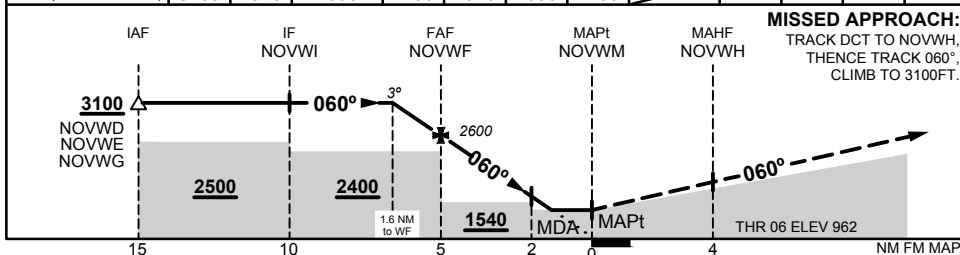

25 MAR 2021

NM TO NEXT WP	1.6	1	NOWVF	4	3	2	1.4	NOWVM				
ALT (3° APCH PATH)	3100	2920	2600	2290	1970	1650	1450					

NOTES

- MAX IAS:
INITIAL : 210KTS

CATEGORY	A	B	C	D
LNAV	1450 (488 - 2.7)			
CIRCLING	1580 (618 - 2.4)		1760 (798 - 4.0) 1790 (828 - 5.0)	
ALTERNATE	(1118 - 4.4)		(1298 - 6.0) (1328 - 7.0)	