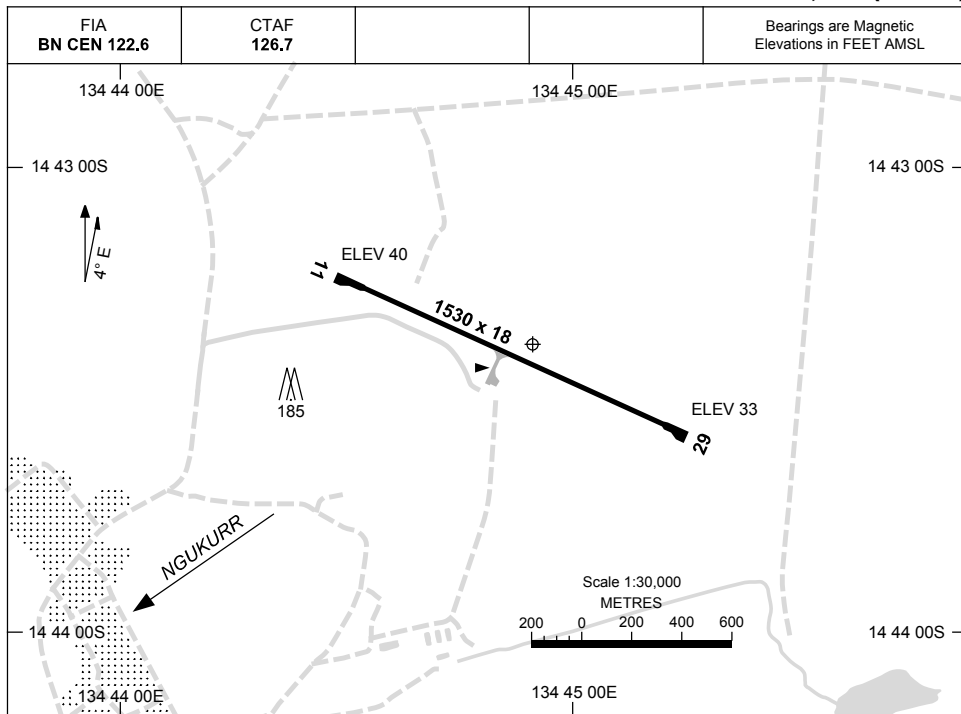

23 MAY 2019

AD ELEV 45
14 43 22S 134 44 51E

AERODROME CHART
NGUKURR, NT (YNGU)

	AERODROME LIGHTING
RWY	RL : SOLAR - EMERG ONLY.
11 ¹¹¹	LIRL
²⁹¹ 29	LIRL

NOTES

1. 180 DEG TURNS TO BE CARRIED OUT AT RWY ENDS ONLY.
2. FIA FREQ BN CEN 122.6 AVBL FL160.

Changes: 185FT OBST, Editorial.

NGUAD01-159