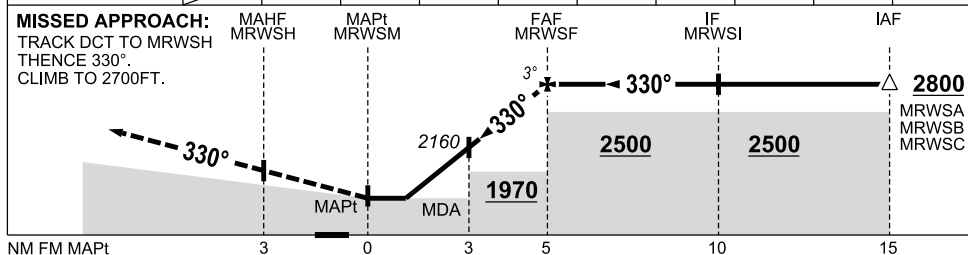

27 FEB 2020

USE QNH

RNAV-S (GNSS)  
**MORAWA, WA (YMRW)**

NM TO NEXT WPT	MRWSM	1.4	2	3	4	MRWSF			
ALT (3° APCH PATH)		1650	1840	2160	2470	2800			

**NOTES**

- 1. MAX IAS: INITIAL: 210 KTS.

CATEGORY	A	B	C	D
				NOT APPLICABLE
CIRCLING	1650 (748-2.4)		1680(778-4.0)	
ALTERNATE	(1218-4.4)		(1278-6.0)	