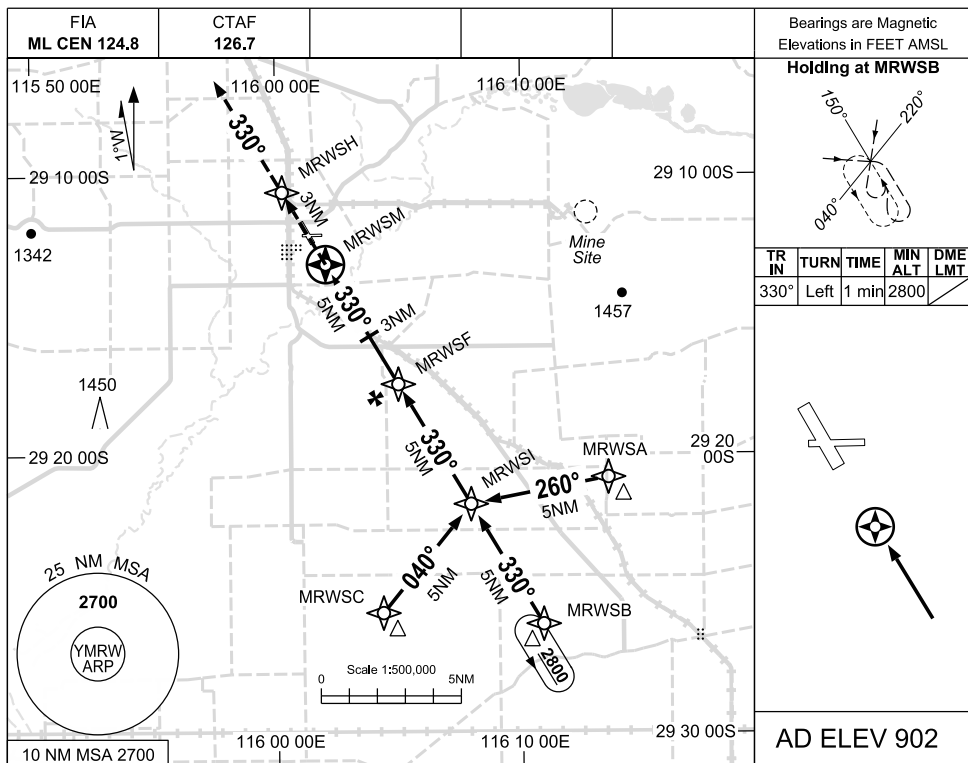

27 FEB 2020

USE QNH

RNAV-S (GNSS)  
**MORAWA, WA (YMRW)**

NM TO NEXT WPT	MRWSM	1.4	2	3	4	MRWSF			
ALT (3° APCH PATH)		1650	1840	2160	2470	2800			

**NOTES**

- 1. MAX IAS: INITIAL: 210 KTS.

CATEGORY	A	B	C	D
				NOT APPLICABLE
CIRCLING	1650 (748-2.4)		1680(778-4.0)	
ALTERNATE	(1218-4.4)		(1278-6.0)	

Changes: COORD FMT, Editorial

MRWGN01-162