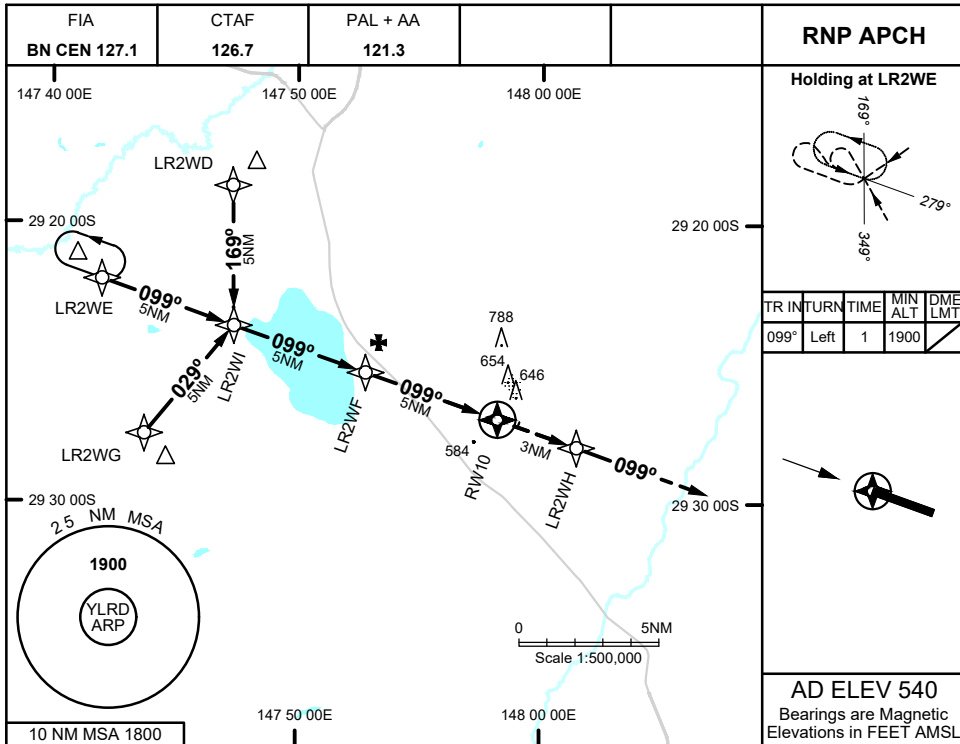

16 JUN 2022

LIGHTNING RIDGE, NSW (YLRD)

NM TO NEXT WPT	0.1	LR2WF	4	3	2.3	2	1.7	RW10				
ALT (3° APCH PATH)	2200	2160	1840	1520	1290	1200	1110					

NOTES

- MAX IAS:
INITIAL : 210KTS

CATEGORY	A	B	C	D
				NOT APPLICABLE
CIRCLING	1110 (570 - 2.4)		1290 (750 - 4.0)	
ALTERNATE	(1070 - 4.4)		(1250 - 6.0)	

Changes: PAL+AA

LRDGN02-171