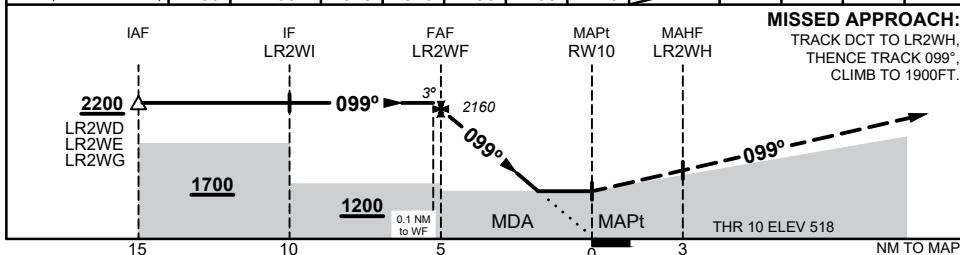

16 JUN 2022

LIGHTNING RIDGE, NSW (YLRD)

NM TO NEXT WPT	0.1	LR2WF	4	3	2.3	2	1.7	RW10				
ALT (3° APCH PATH)	2200	2160	1840	1520	1290	1200	1110					

NOTES

- MAX IAS:
INITIAL : 210KTS

CATEGORY	A	B	C	D
				NOT APPLICABLE
CIRCLING	1110 (570 - 2.4)		1290 (750 - 4.0)	
ALTERNATE	(1070 - 4.4)		(1250 - 6.0)	