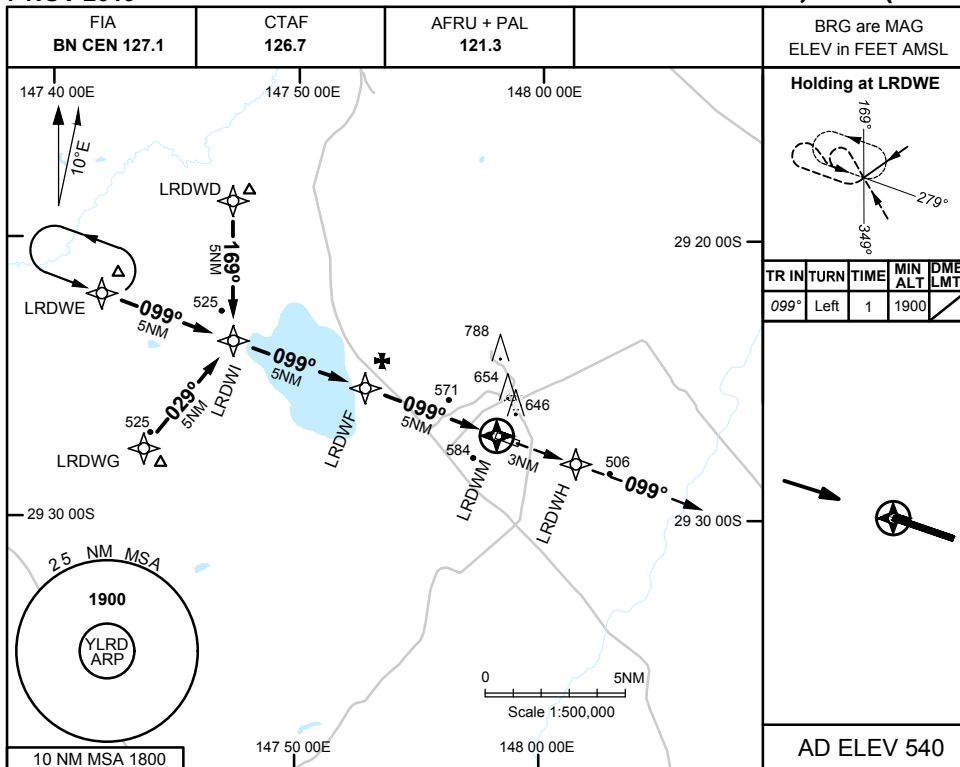

USE QNH

RNAV-W<sub>(GNSS)</sub>

7 NOV 2019

**LIGHTNING RIDGE, NSW (YLRD)**

NM TO NEXT WPT	0.1	LRDWF	4	3	2.3	2	1.7	LRDWM					
ALT (3° APCH PATH)	2200	2160	1840	1520	1290	1200	1110						

CATEGORY	A	B	C	D	
				NOT APPLICABLE	
CIRCLING	1110 (570 - 2.4)		1290 (750 - 4.0)		
ALTERNATE	(1070 - 4.4)		(1250 - 6.0)		

**NOTES**  
1. MAX IAS:  
INITIAL : 210KTS

Changes: Editorial

LRDGN02-161