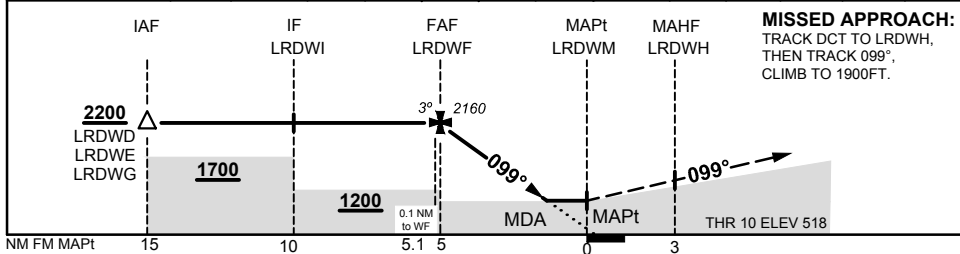

USE QNH

RNAV-W<sub>(GNSS)</sub>

7 NOV 2019

**LIGHTNING RIDGE, NSW (YLRD)**

NM TO NEXT WPT	0.1	LRDWF	4	3	2.3	2	1.7	LRDWM					
ALT (3° APCH PATH)	2200	2160	1840	1520	1290	1200	1110						

CATEGORY	A	B	C	D	
				NOT APPLICABLE	
CIRCLING	1110 (570 - 2.4)		1290 (750 - 4.0)		
ALTERNATE	(1070 - 4.4)		(1250 - 6.0)		