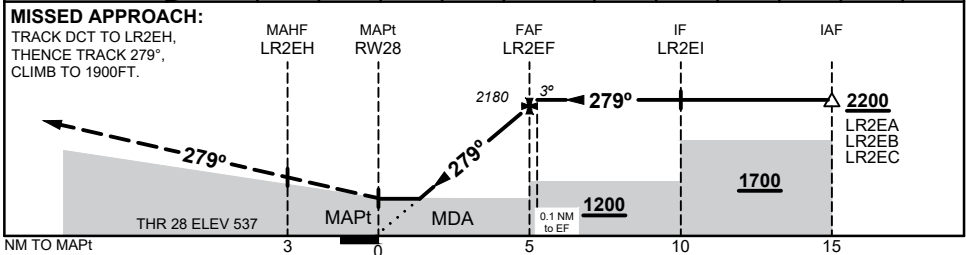

16 JUN 2022

LIGHTNING RIDGE, NSW (YLRD)

NM TO NEXT WPT	RWY28	1.3	2	3	4	LR2EF	0.1				
ALT (3° APCH PATH)		990	1220	1540	1860	2180	2200				

NOTES

1. MAX IAS:
INITIAL : 210KTS

CATEGORY	A	B	C	D
LNAV	990 (450 - 2.5)			NOT APPLICABLE
CIRCLING	1110 (570 - 2.4)		1290 (750 - 4.0)	
ALTERNATE	(1070 - 4.4)		(1250 - 6.0)	