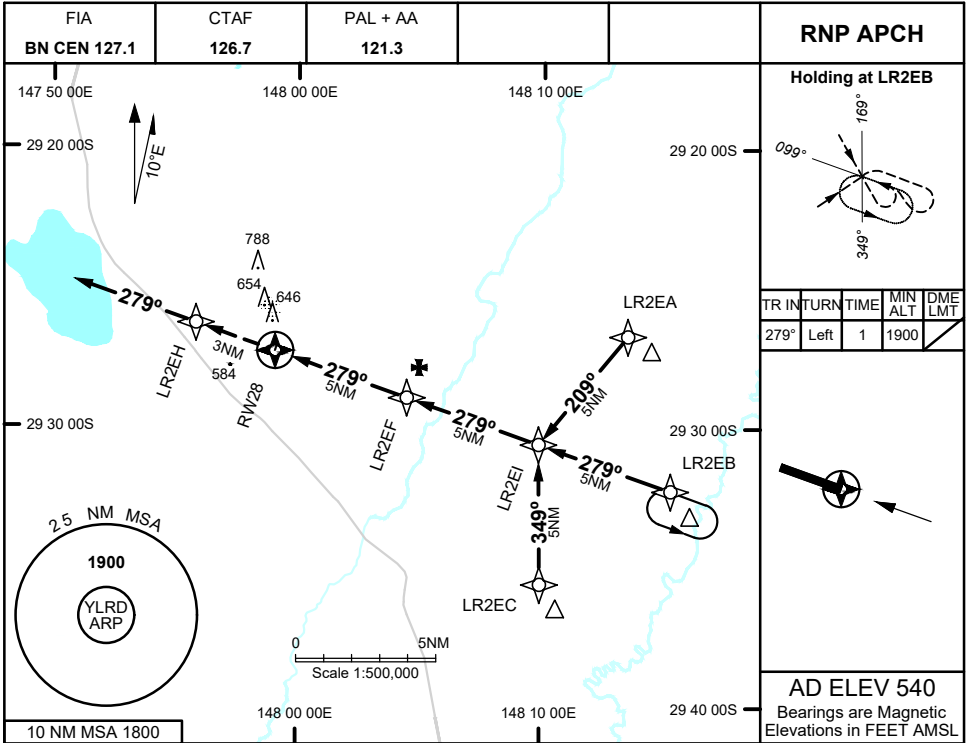

16 JUN 2022

LIGHTNING RIDGE, NSW (YLRD)

NM TO NEXT WPT	RWY28	1.3	2	3	4	LR2EF	0.1				
ALT (3° APCH PATH)		990	1220	1540	1860	2180	2200				

NOTES

1. MAX IAS:
INITIAL : 210KTS

CATEGORY	A	B	C	D
LNAV	990 (450 - 2.5)			NOT APPLICABLE
CIRCLING	1110 (570 - 2.4)		1290 (750 - 4.0)	
ALTERNATE	(1070 - 4.4)		(1250 - 6.0)	

Changes: PAL+AA

LRDGN01-171