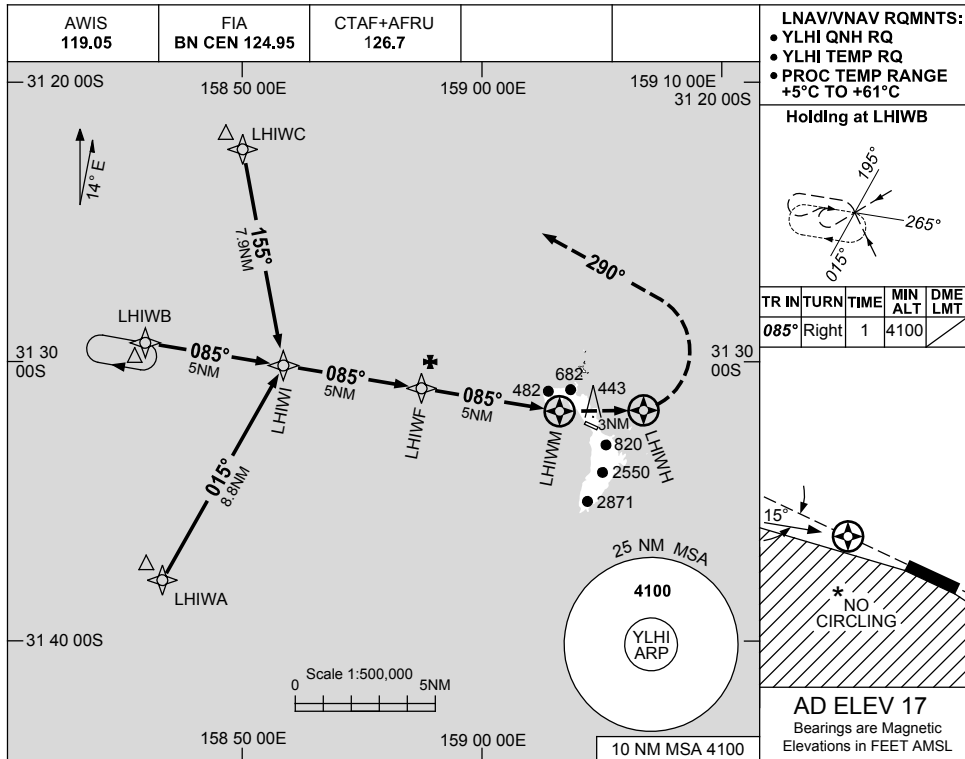

USE QNH

RNAV-Z (GNSS) RWY 10

5 NOV 2020

LORD HOWE ISLAND, NSW (YLHI)

NOTES

CATEGORY	A	B	C	D	
LNAV/VNAV	800 (785-4.5)			NOT APPLICABLE	
LNAV	1090 (1073-5.0)				
CIRCLING *	1580 (1563-2.4)		1680 (1663-4.0)		
ALTERNATE	(2063-4.4)		(2163-6.0)		

1. MAX IAS: INITIAL : 210KT.
- * 2. NO CIRCLING STH OF RWY 10/28.

Changes: LNAV/VNAV MNM, DIST/ALT TABLE, Editorial.

LHIGN01-165