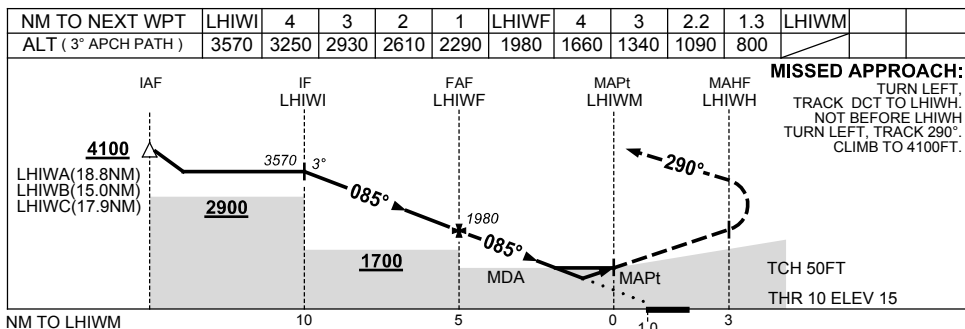

USE QNH

RNAV-Z (GNSS) RWY 10

5 NOV 2020

LORD HOWE ISLAND, NSW (YLHI)

NOTES

CATEGORY	A	B	C	D	
LNAV/VNAV	800 (785-4.5)			NOT APPLICABLE	
LNAV	1090 (1073-5.0)				
CIRCLING *	1580 (1563-2.4)		1680 (1663-4.0)		
ALTERNATE	(2063-4.4)		(2163-6.0)		

1. MAX IAS: INITIAL : 210KT.
- * 2. NO CIRCLING STH OF RWY 10/28.

Changes: LNAV/VNAV MNM, DIST/ALT TABLE, Editorial.

LHIGN01-165