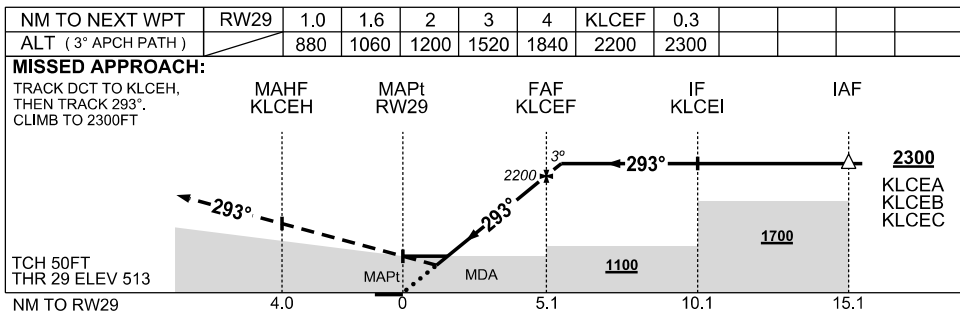

USE QNH

RNAV (GNSS) RWY 29
KOOLAN ISLAND/
KOOLAN CENTRAL, WA (YKLC)

17 JUN 2021

NOTES

CATEGORY	A	B	C	D
LNAV/VNAV	880 (367-2.0)			
LNAV	1060 (547-3.1)			
* CIRCLING	1140 (600-2.4)	1240(700-4.0)		1330(790-5.0)
ALTERNATE	(1100-4.4)		(1290-7.0)	

1. MAX IAS:
INITIAL : 210KT
- *2. NO CIRCLING
S OF RWY 11/29
- #3. CAUTION: HIGH DENSITY VFR OPS REFER ERSA GEN SP-12

Changes: D188

KLCCG02-167