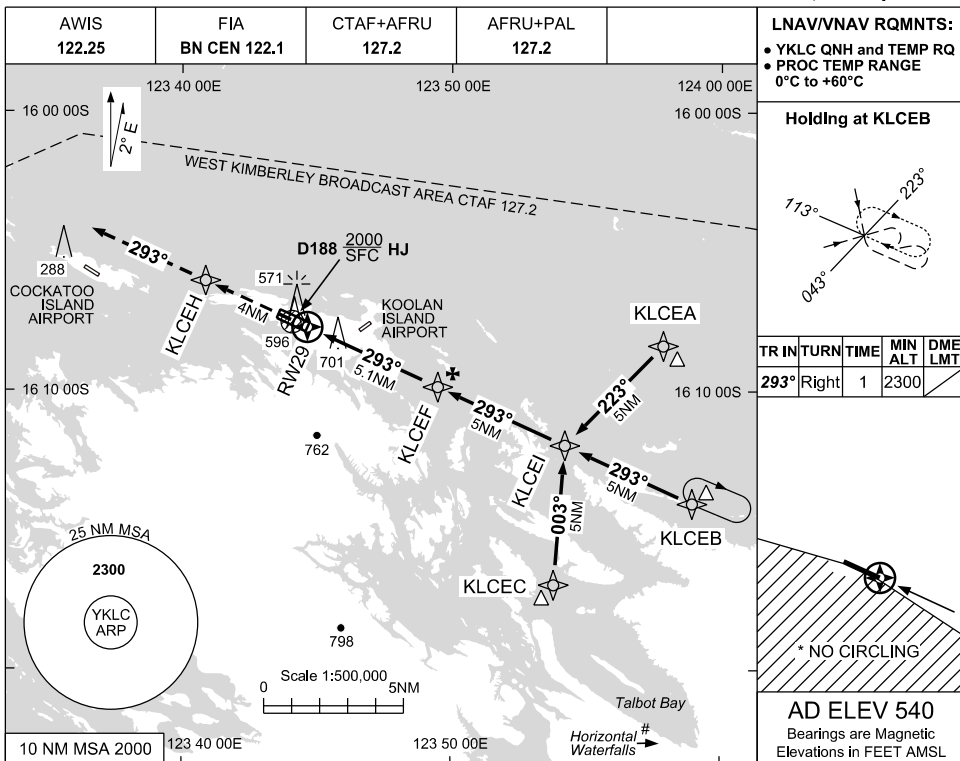

USE QNH

RNAV (GNSS) RWY 29
KOOLAN ISLAND/
KOOLAN CENTRAL, WA (YKLC)

17 JUN 2021

NOTES

CATEGORY	A	B	C	D
LNAV/VNAV	880 (367-2.0)			
LNAV	1060 (547-3.1)			
* CIRCLING	1140 (600-2.4)	1240(700-4.0)		1330(790-5.0)
ALTERNATE	(1100-4.4)		(1290-7.0)	

1. MAX IAS:
INITIAL : 210KT
- *2. NO CIRCLING
S OF RWY 11/29
- #3. CAUTION: HIGH DENSITY VFR OPS REFER ERSA GEN SP-12

Changes: D188

KLCCG02-167