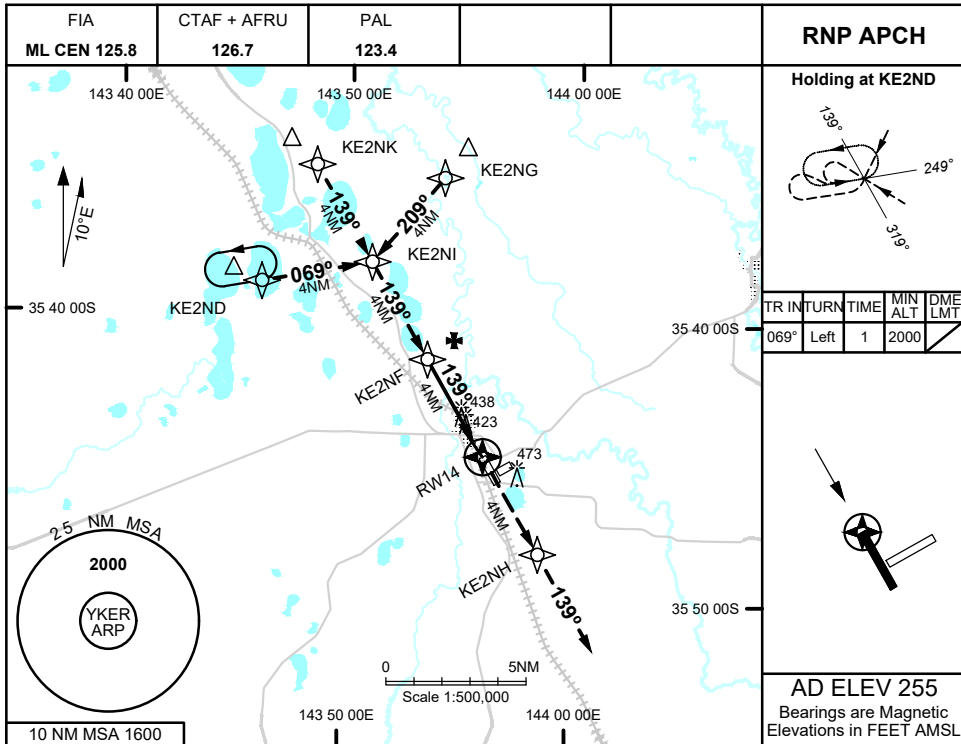

15 JUN 2023

NM TO NEXT WPT	1.3	1	KE2NF	3	2	1.5	RW14				
ALT (3° APCH PATH)	2000	1900	1580	1260	940	790					

CATEGORY	A	B	C	D
LNAV	790 (535 - 3.0)		NOT APPLICABLE	
CIRCLING	870 (615 - 2.4)			
ALTERNATE	(1115 - 4.4)			

Changes: CHART TITLE, PBN SPECIFICATION BOX, Editorial

KERGN02-175