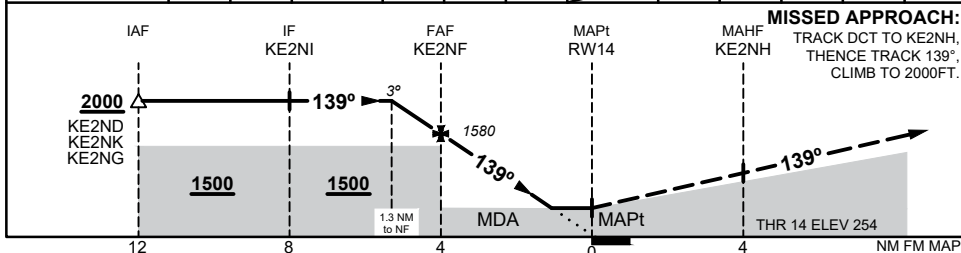

15 JUN 2023

NM TO NEXT WPT	1.3	1	KE2NF	3	2	1.5	RW14				
ALT (3° APCH PATH)	2000	1900	1580	1260	940	790					

CATEGORY	A	B	C	D
LNAV	790 (535 - 3.0)		NOT APPLICABLE	
CIRCLING	870 (615 - 2.4)			
ALTERNATE	(1115 - 4.4)			

Changes: CHART TITLE, PBN SPECIFICATION BOX, Editorial

KERGN02-175