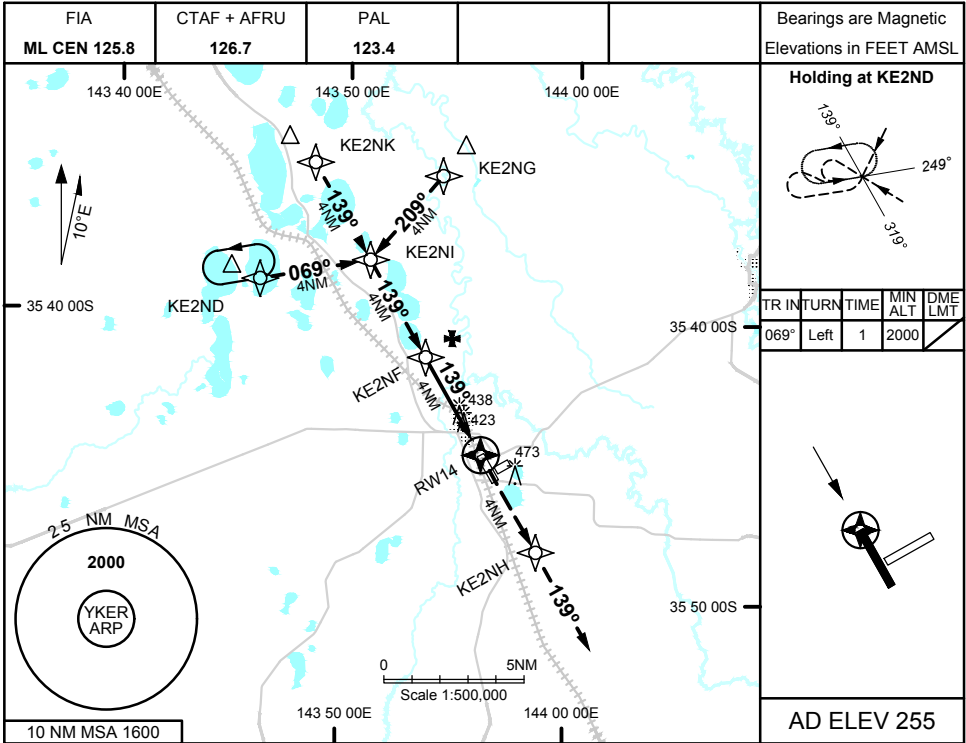

17 JUN 2021

NM TO NEXT WP	1.3	1	KE2NF	3	2	1.5	RW14					
ALT (3° APCH PATH)	2000	1900	1580	1260	940	790						

CATEGORY	A	B	C	D
LNAV	790 (535 - 3.0)		NOT APPLICABLE	
CIRCLING	870 (615 - 2.4)			
ALTERNATE	(1115 - 4.4)			

Changes: WPT IDENTS

KERGN02-167