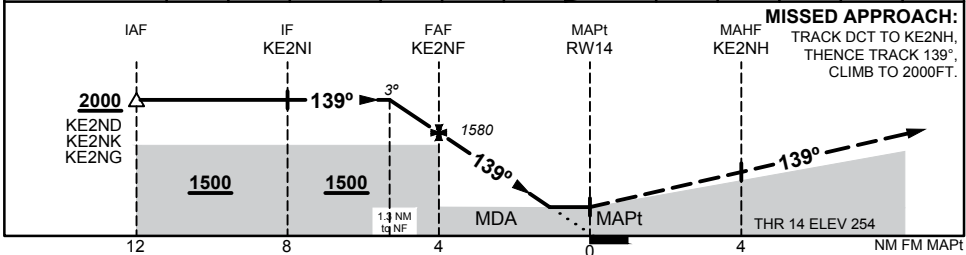

17 JUN 2021

NM TO NEXT WP	1.3	1	KE2NF	3	2	1.5	RW14					
ALT (3° APCH PATH)	2000	1900	1580	1260	940	790						

CATEGORY	A	B	C	D
LNAV	790 (535 - 3.0)		NOT APPLICABLE	
CIRCLING	870 (615 - 2.4)			
ALTERNATE	(1115 - 4.4)			