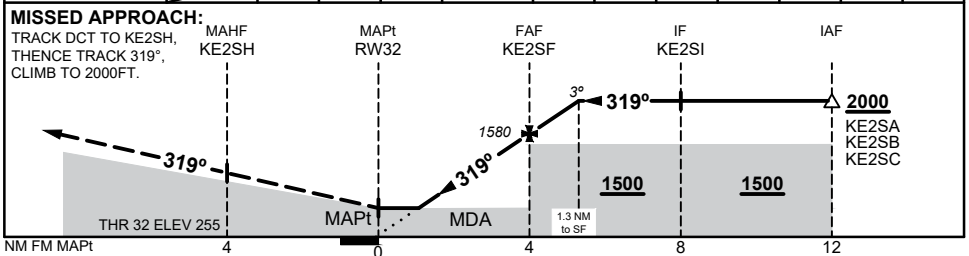

15 JUN 2023

NM TO NEXT WPT	RW32	1.5	2	3	KE2SF	1	1.3				
ALT (3° APCH PATH)		780	940	1260	1580	1900	2000				

CATEGORY	A	B	C	D
LNAV	780 (525 - 3.0)		NOT APPLICABLE	
CIRCLING	870 (615 - 2.4)			
ALTERNATE	(1115 - 4.4)			

Changes: CHART TITLE, PBN SPECIFICATION BOX, Editorial

KERGN01-175