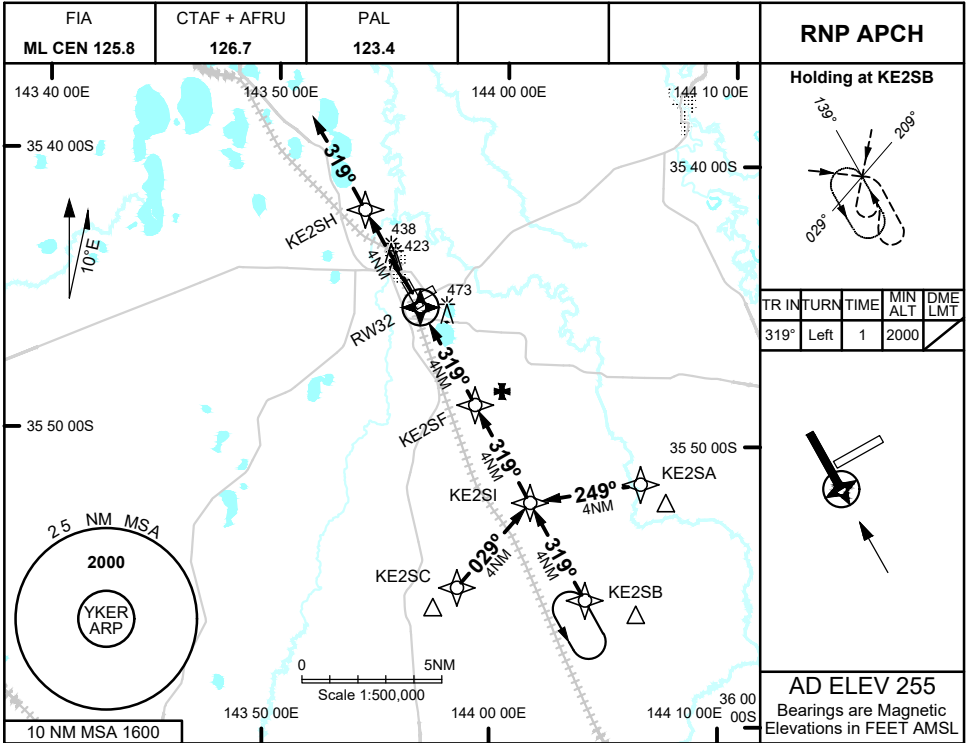

15 JUN 2023

NM TO NEXT WPT	RW32	1.5	2	3	KE2SF	1	1.3				
ALT (3° APCH PATH)		780	940	1260	1580	1900	2000				

CATEGORY	A	B	C	D
LNAV	780 (525 - 3.0)		NOT APPLICABLE	
CIRCLING	870 (615 - 2.4)			
ALTERNATE	(1115 - 4.4)			

Changes: CHART TITLE, PBN SPECIFICATION BOX, Editorial

KERGN01-175