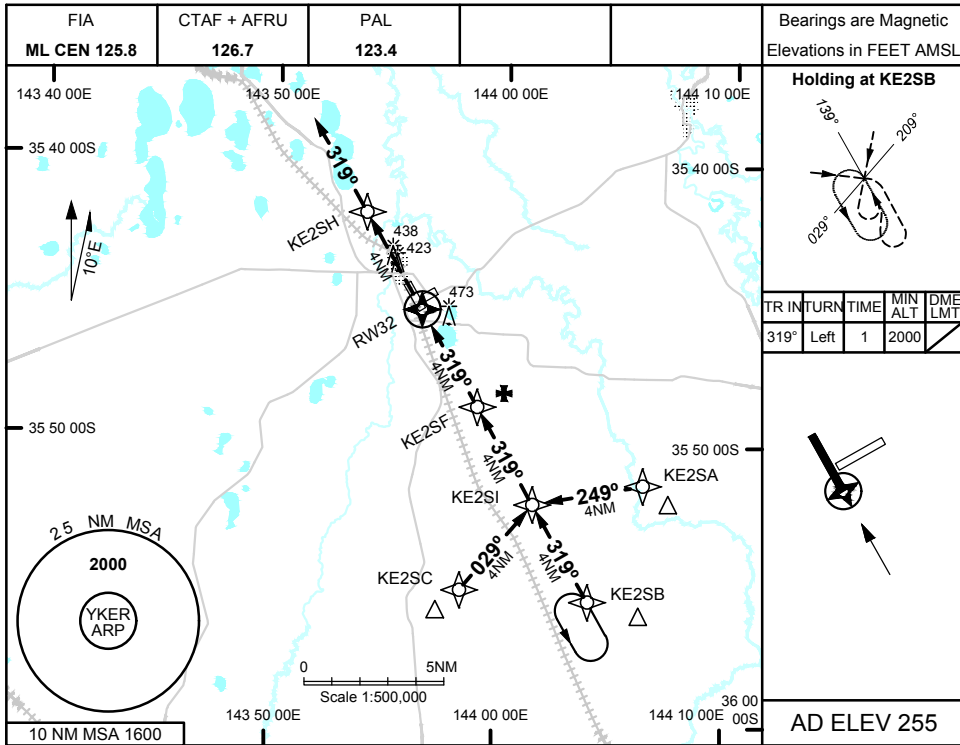

17 JUN 2021

NM TO NEXT WP	RW32	1.5	2	3	KE2SF	1	1.3				
ALT (3° APCH PATH)		780	940	1260	1580	1900	2000				

CATEGORY	A	B	C	D
LNAV	780 (525 - 3.0)		NOT APPLICABLE	
CIRCLING	870 (615 - 2.4)			
ALTERNATE	(1115 - 4.4)			

Changes: WPT IDENTS

KERGN01-167