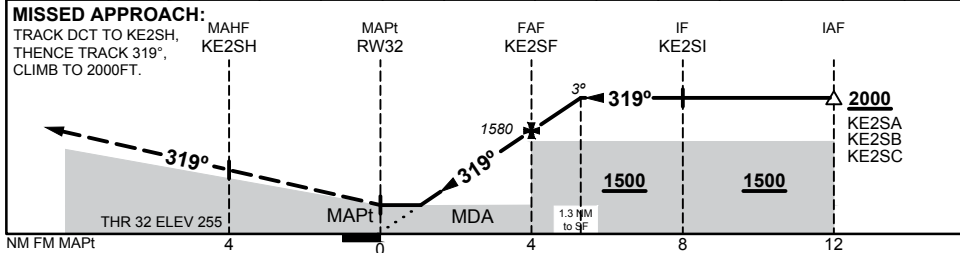

17 JUN 2021

NM TO NEXT WP	RW32	1.5	2	3	KE2SF	1	1.3				
ALT (3° APCH PATH)		780	940	1260	1580	1900	2000				

CATEGORY	A	B	C	D
LNAV	780 (525 - 3.0)		NOT APPLICABLE	
CIRCLING	870 (615 - 2.4)			
ALTERNATE	(1115 - 4.4)			

Changes: WPT IDENTS

KERGN01-167