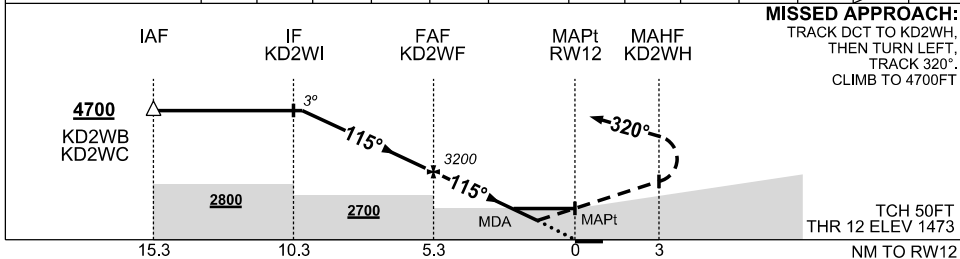

USE QNH

RNAV (GNSS) RWY 12

9 SEP 2021

GUDAI-DARRI MINE, WA (YKDD)

NM TO NEXT WPT	4.7	4	3	2	1	KD2WF	4	3	2	1.7	1.0	RWY12
ALT (3° APCH PATH)	4700	4470	4160	3840	3520	3200	2800	2480	2160	2070	1840	

- NOTES**
- MAX IAS:
HOLDING: 200KT
INITIAL : 210KT
MAP TURN: 210KT
 - NO CIRCLING
S OF RWY 12/30
 - CAUTION: YBRY
PROCS ADJACENT TO S.
YFDF AND YCHK
PROCS ADJACENT TO NE.

CATEGORY	A	B	C	D
LNAV/VNAV	1840 (367-2.1)			
LNAV	2070 (597-3.4)			
* CIRCLING	2080 (607-2.4)		2210(737-4.0)	
ALTERNATE	(1107-4.4)		(1297-7.0)	

Changes: AD NAME

KDDGN01-168