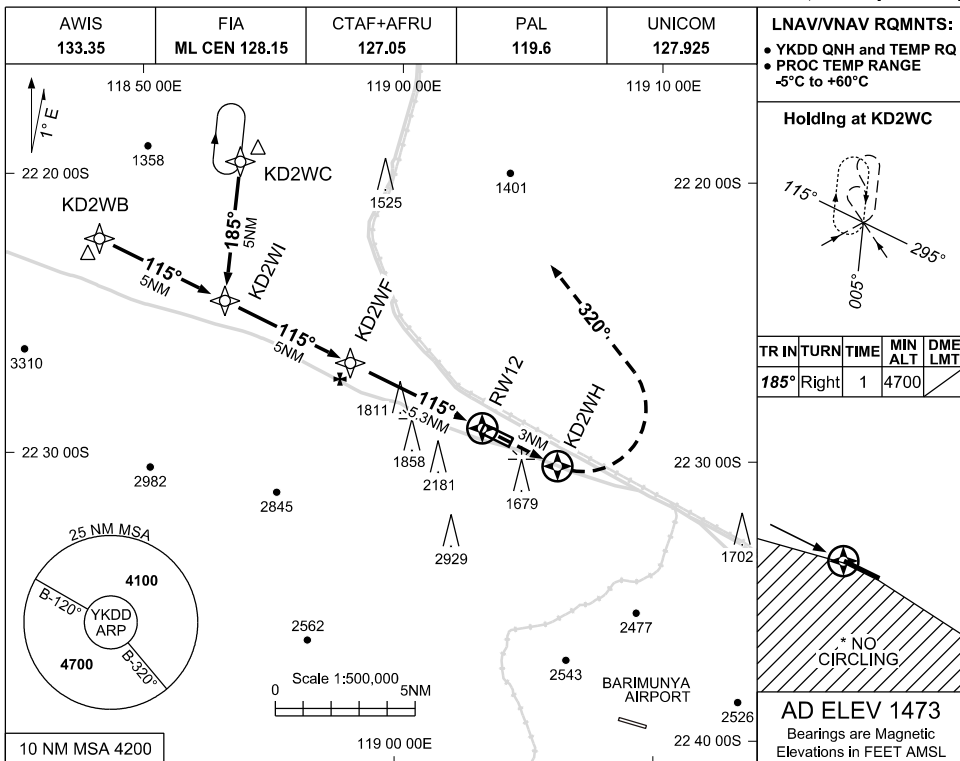

USE QNH

RNAV (GNSS) RWY 12

9 SEP 2021

GUDAI-DARRI MINE, WA (YKDD)

NM TO NEXT WPT	4.7	4	3	2	1	KD2WF	4	3	2	1.7	1.0	RWY12
ALT (3° APCH PATH)	4700	4470	4160	3840	3520	3200	2800	2480	2160	2070	1840	

- NOTES**
- MAX IAS:
HOLDING: 200KT
INITIAL : 210KT
MAP TURN: 210KT
 - NO CIRCLING
S OF RWY 12/30
 - CAUTION: YBRY
PROCS ADJACENT TO S.
YFDF AND YCHK
PROCS ADJACENT TO NE.

CATEGORY	A	B	C	D
LNAV/VNAV	1840 (367-2.1)			
LNAV	2070 (597-3.4)			
* CIRCLING	2080 (607-2.4)		2210(737-4.0)	
ALTERNATE	(1107-4.4)		(1297-7.0)	

Changes: AD NAME

KDDGN01-168