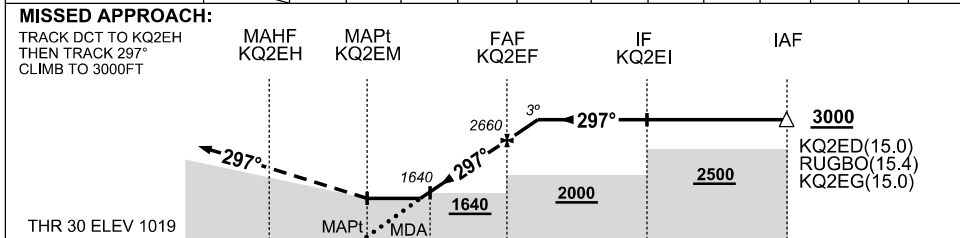

USE QNH

RNAV (GNSS) RWY 30
KARARA, WA (YKAR)

9 SEP 2021

NM TO NEXT WPT	KQ2EM	1.8	2	3	4	KQ2EF	1.1				
ALT (3° APCH PATH)		1640	1710	2020	2340	2660	3000				

NM TO KQ2EM 3 0 1.8 5 10

NOTES

CATEGORY	A	B	C	D
LNAV	1640 (621-3.4)			NOT AUTHORISED
CIRCLING *	1740 (721-2.4)		1910(891-4.0)	
ALTERNATE	(1221-4.4)		(1391-6.0)	

1. MAX IAS : INITIAL: 210KT
 *2. NO CIRCLING NORTH OF RWY 12/30.

Changes: AFRU+PAL

KARGN02-168