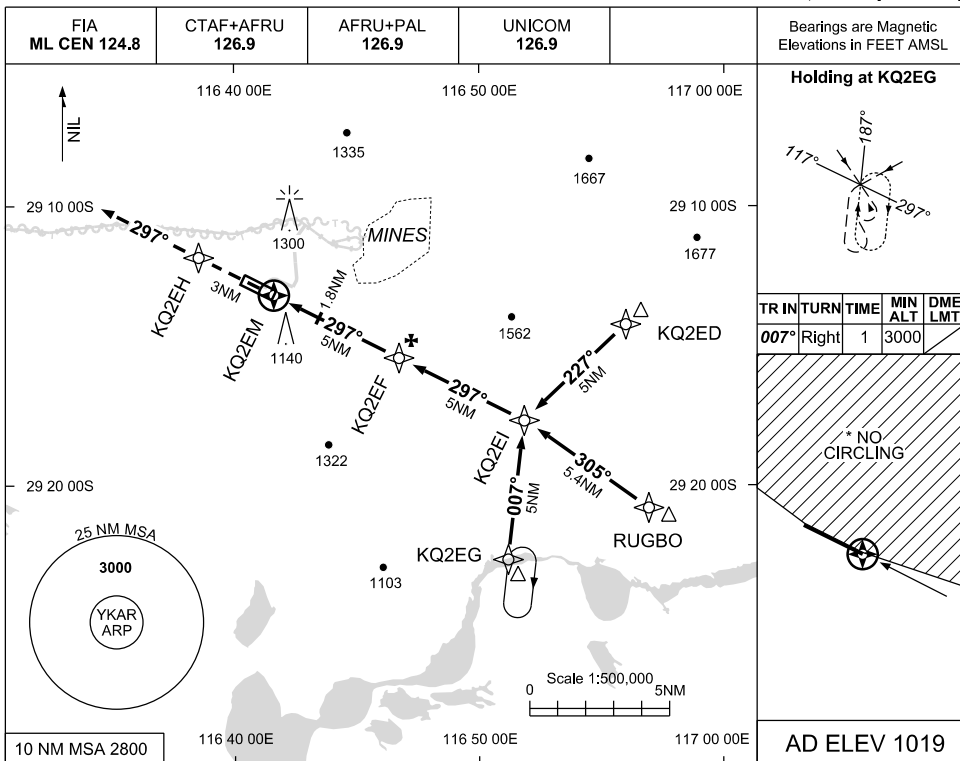

USE QNH

RNAV (GNSS) RWY 30
KARARA, WA (YKAR)

9 SEP 2021

NM TO NEXT WPT	KQ2EM	1.8	2	3	4	KQ2EF	1.1				
ALT (3° APCH PATH)		1640	1710	2020	2340	2660	3000				

NM TO KQ2EM 3 0 1.8 5 10

NOTES

CATEGORY	A	B	C	D
LNAV	1640 (621-3.4)			NOT AUTHORISED
CIRCLING *	1740 (721-2.4)		1910(891-4.0)	
ALTERNATE	(1221-4.4)		(1391-6.0)	

1. MAX IAS : INITIAL: 210KT
 *2. NO CIRCLING NORTH OF RWY 12/30.

Changes: AFRU+PAL

KARGN02-168