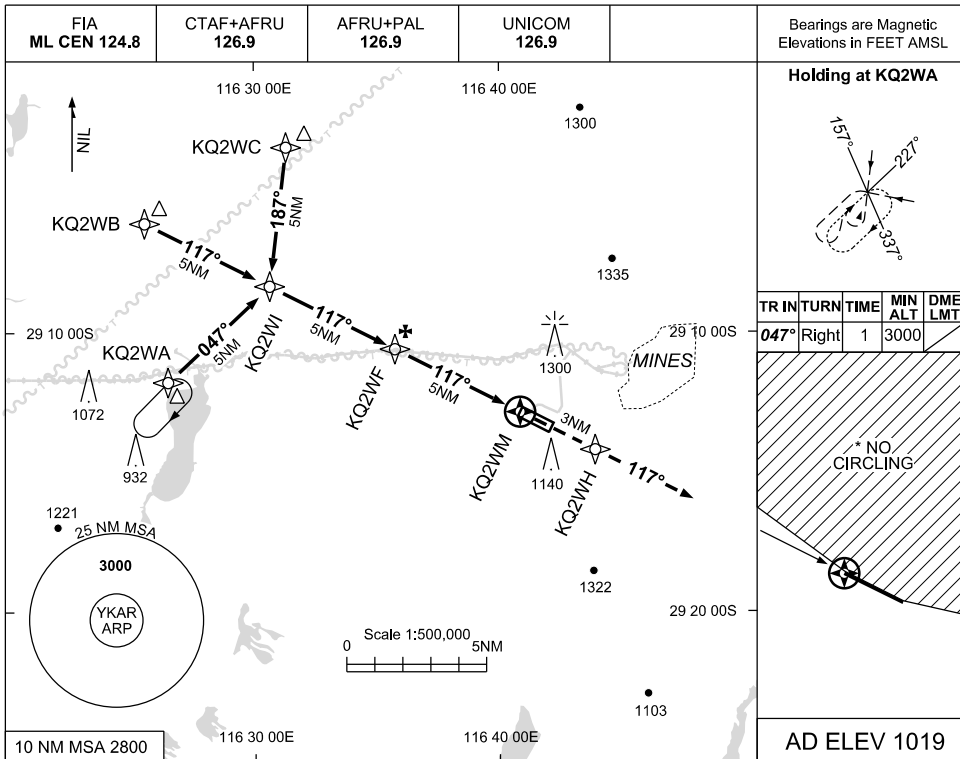

9 SEP 2021

USE QNH

RNAV (GNSS) RWY 12
KARARA, WA (YKAR)

NOTES

CATEGORY	A	B	C	D
LNAV	1590 (571-3.2)			NOT AUTHORISED
CIRCLING *	1740 (721-2.4)		1910(891-4.0)	
ALTERNATE	(1221-4.4)		(1391-6.0)	

1. MAX IAS : INITIAL: 210KT
 *2. NO CIRCLING NORTH OF RWY 12/30.

Changes: AFRU+PAL

KARGN01-168