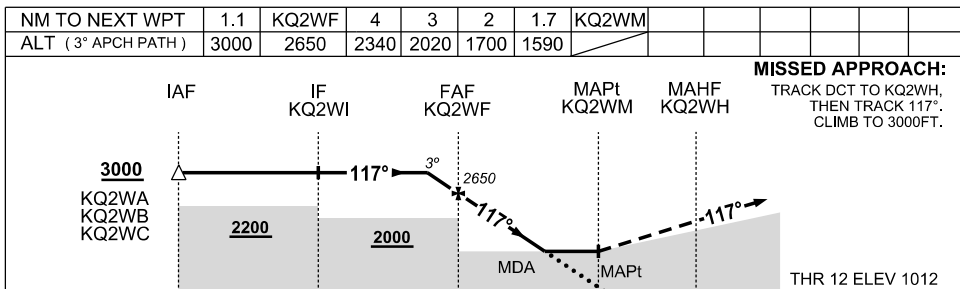

9 SEP 2021

USE QNH

RNAV (GNSS) RWY 12
KARARA, WA (YKAR)

NOTES

CATEGORY	A	B	C	D
LNAV	1590 (571-3.2)			NOT AUTHORISED
CIRCLING *	1740 (721-2.4)		1910(891-4.0)	
ALTERNATE	(1221-4.4)		(1391-6.0)	

1. MAX IAS : INITIAL: 210KT
 *2. NO CIRCLING NORTH OF RWY 12/30.

Changes: AFRU+PAL

KARGN01-168