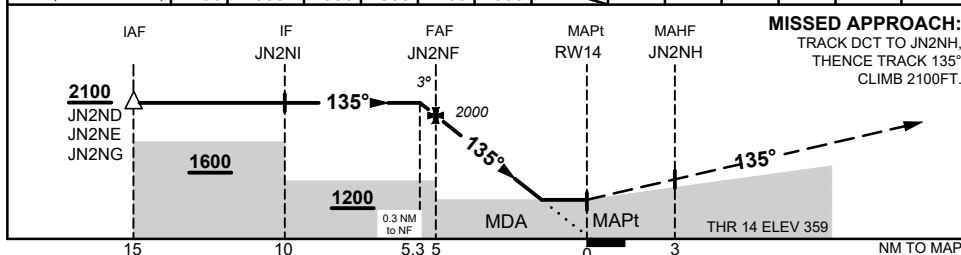

1 DEC 2022

JACINTH AMBROSIA, SA (YJAC)

NM TO NEXT WPT	0.3	JN2NF	4	3	2.4	2.1	RW14								
ALT (3° APCH PATH)	2100	2000	1680	1360	1200	1090									

MISSED APPROACH:
 TRACK DCT TO JN2NH,
 THENCE TRACK 135°
 CLIMB 2100FT.

NOTES

- MAX IAS:
INITIAL : 210KTS
- NO CIRCLING NORTH OF RWY 14/32

CATEGORY	A	B	C	D
LNAV				NOT APPLICABLE
CIRCLING	1090 (671 - 2.4)		1200 (781 - 4.0)	
ALTERNATE	(1171 - 4.4)		(1281 - 6.0)	

Changes: CHART TITLE, WPT IDENT, Editorial