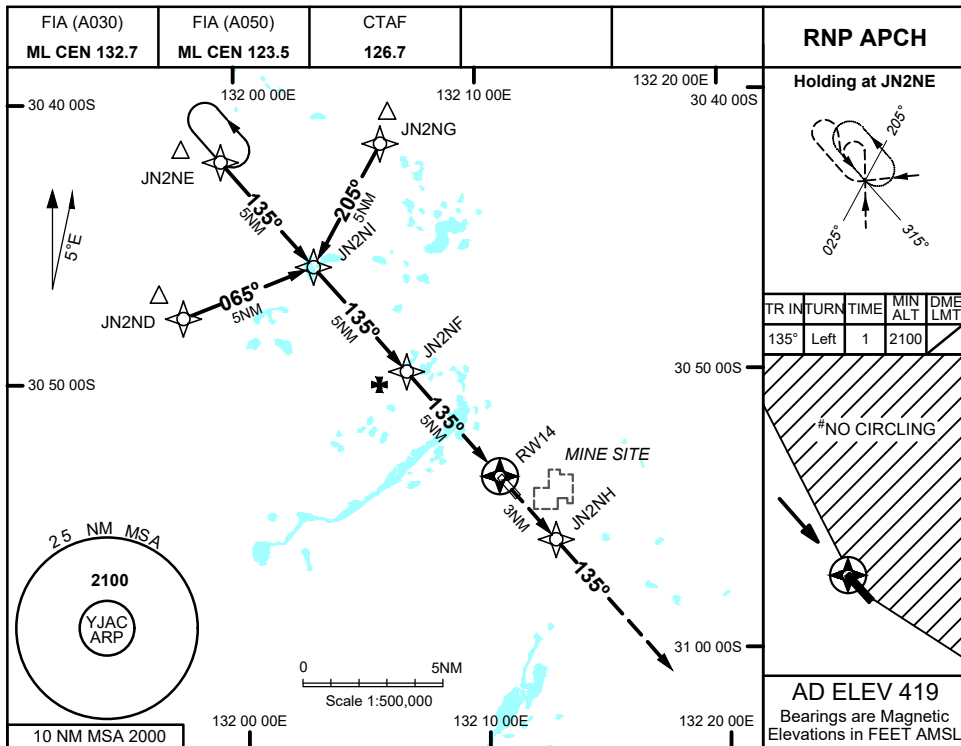

1 DEC 2022

JACINTH AMBROSIA, SA (YJAC)

NM TO NEXT WPT	0.3	JN2NF	4	3	2.4	2.1	RW14								
ALT (3° APCH PATH)	2100	2000	1680	1360	1200	1090									

MISSED APPROACH:
 TRACK DCT TO JN2NH,
 THENCE TRACK 135°
 CLIMB 2100FT.

NOTES

- MAX IAS:
INITIAL : 210KTS
- NO CIRCLING NORTH OF RWY 14/32

CATEGORY	A	B	C	D
LNAV				NOT APPLICABLE
CIRCLING	1090 (671 - 2.4)		1200 (781 - 4.0)	
ALTERNATE	(1171 - 4.4)		(1281 - 6.0)	

Changes: CHART TITLE, WPT IDENT, Editorial