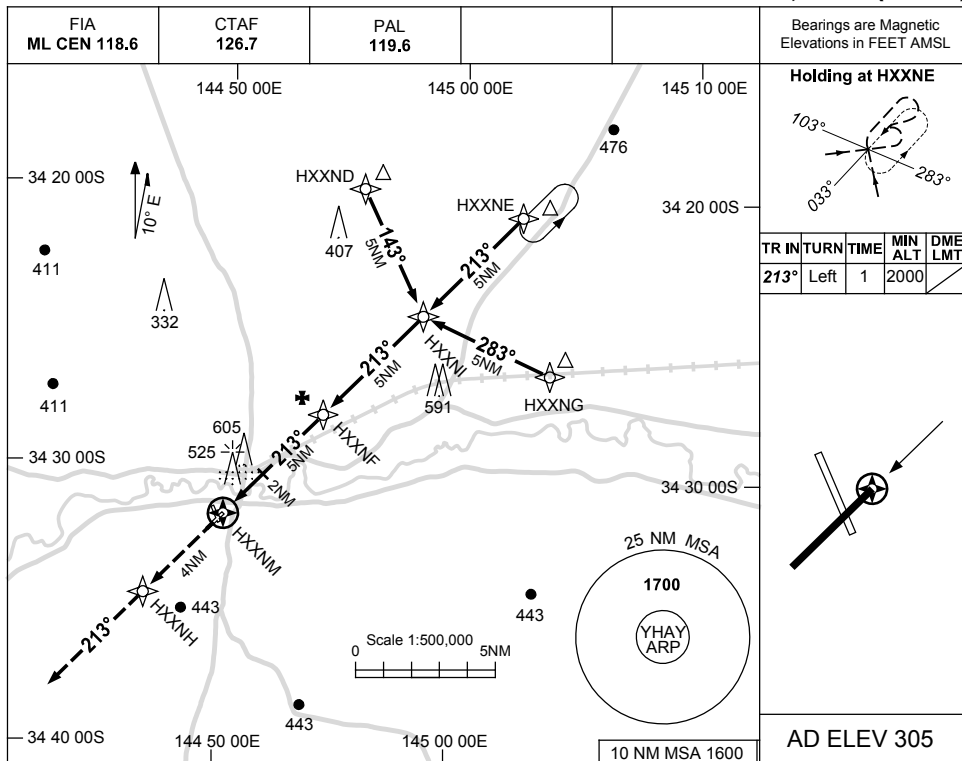

USE QNH

RNAV-Z (GNSS) RWY 22  
HAY, NSW (YHAY)

25 MAR 2021

NM TO NEXT WPT	HXXNM	1.6	2	3	4	HXXNM	0.2						
ALT (3° APCH PATH)		850	990	1310	1630	1950	2000						

NOTES

CATEGORY	A	B	C	D
LNAV	850 (545-3.1)			NOT APPLICABLE
CIRCLING	1000 (695-2.4)		1100 (795-4.0)	
ALTERNATE	(1195-4.4)		(1295-6.0)	