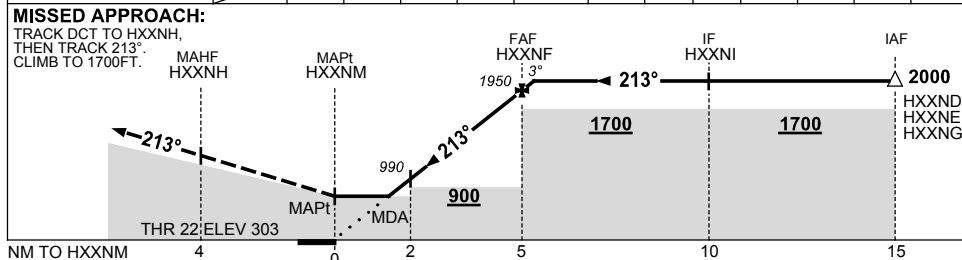

USE QNH

RNAV-Z (GNSS) RWY 22  
HAY, NSW (YHAY)

25 MAR 2021

NM TO NEXT WPT	HXXNM	1.6	2	3	4	HXXNM	0.2						
ALT (3° APCH PATH)		850	990	1310	1630	1950	2000						

NOTES

CATEGORY	A	B	C	D
LNAV	850 (545-3.1)			NOT APPLICABLE
CIRCLING	1000 (695-2.4)		1100 (795-4.0)	
ALTERNATE	(1195-4.4)		(1295-6.0)	