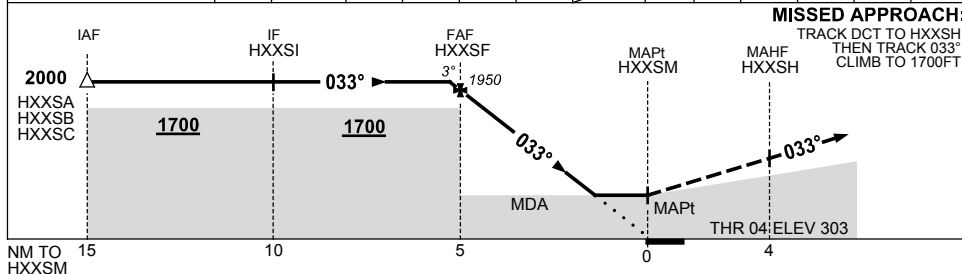

NOTES

CATEGORY	A	B	C	D
LNAV	790 (485-2.7)			NOT APPLICABLE
CIRCLING	1000 (695-2.4)		1100 (795-4.0)	
ALTERNATE	(1195-4.4)		(1295-6.0)	

1. MAX IAS:
INITIAL : 210KT.
2. AWIS (PHONE)
02 9353 6426

Changes: CHANGE OWNERSHIP TO AIRSERVICES, START ALT, LOGO, NOTES, Editorial.