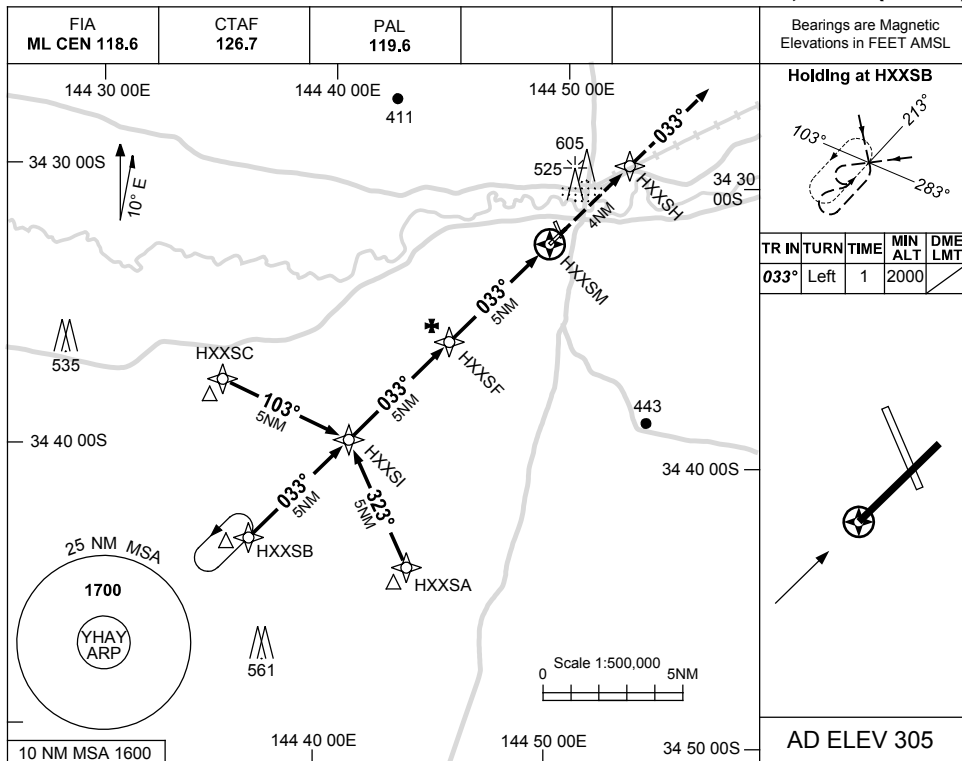

USE QNH

RNAV-Z (GNSS) RWY 04
HAY, NSW (YHAY)

25 MAR 2021

TR	INTURN	TIME	MIN ALT	DME LMT
033°	Left	1	2000	

AD ELEV 305

NM TO NEXT WPT	0.2	HXXSF	4	3	2	1.4	HXXSM						
ALT (3° APCH PATH)	2000	1950	1630	1310	1000	790							

NOTES

CATEGORY	A	B	C	D
LNAV	790 (485-2.7)			NOT APPLICABLE
CIRCLING	1000 (695-2.4)		1100 (795-4.0)	
ALTERNATE	(1195-4.4)		(1295-6.0)	

1. MAX IAS:
INITIAL : 210KT.
2. AWIS (PHONE)
02 9353 6426

Changes: CHANGE OWNERSHIP TO AIRSERVICES, START ALT, LOGO, NOTES, Editorial.