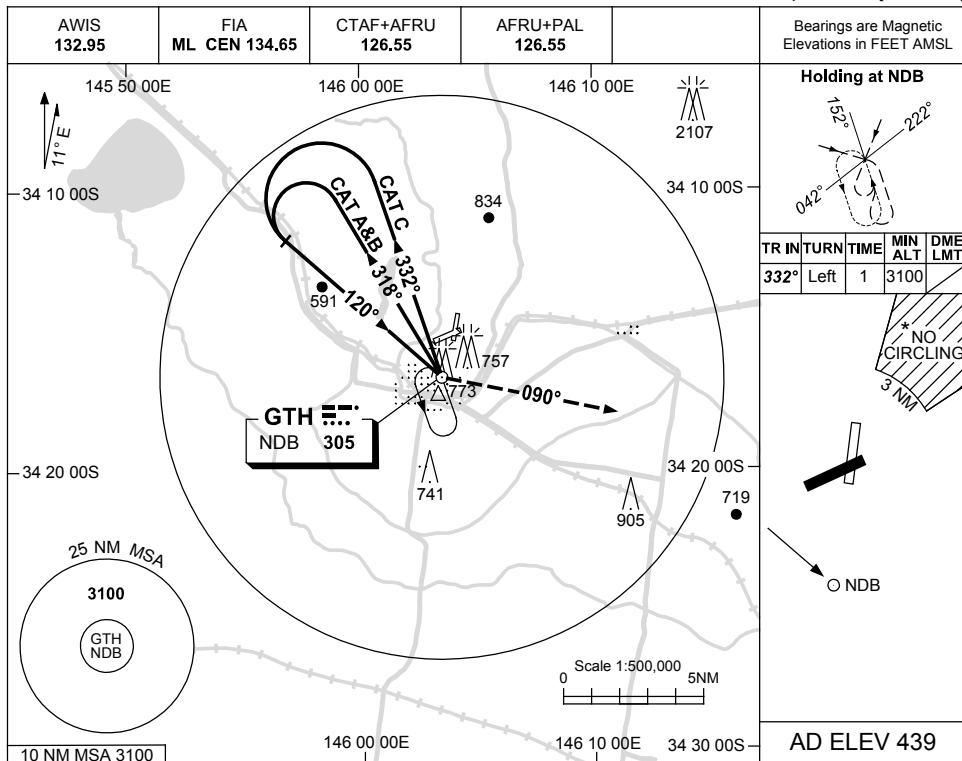

USE QNH

NDB-A

5 NOV 2020

GRIFFITH, NSW (YGTH)

DME DIST	NOT APPLICABLE				
ALT					

NOTES

CATEGORY	A	B	C	D
CIRCLING *	1240 (801-2.4)		1340 (901-4.0)	NOT APPLICABLE
ALTERNATE	(1301-4.4)		(1401-6.0)	

1. MAX IAS:
INITIAL : 210KT.
- * 2. NO CIRCLING IN
SECTOR NE OF
RWYS 06 & 36
BEYOND 3NM.

Changes: 2107FT OBST, CAT C OUTBOUND TRACK.

GTHNB01-165