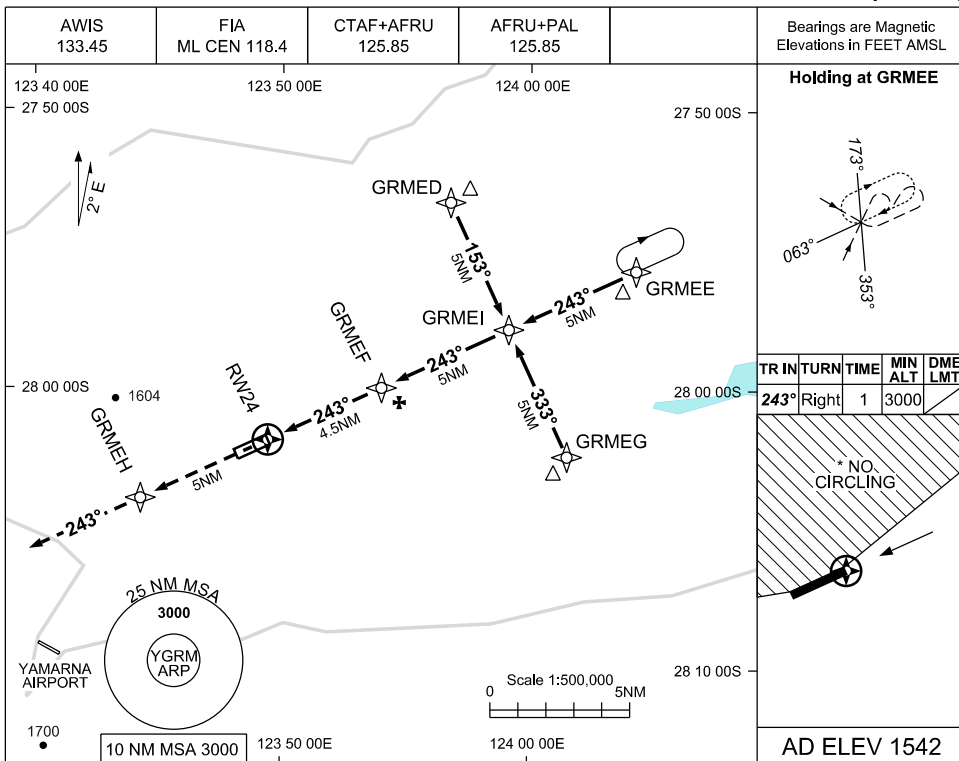

USE QNH

RNAV (GNSS) RWY 24
GRUYERE (YGRM)

23 MAY 2019

NOTES

*1. NO CIRCLING NORTH OF RWY 06/24.

CATEGORY	A	B	C	D
LNAV	2020 (491-2.8)			NOT AUTHORISED
CIRCLING *	2140 (598-2.4)		2240 (698-4.0)	
ALTERNATE	(1098-4.4)		(1198-6.0)	