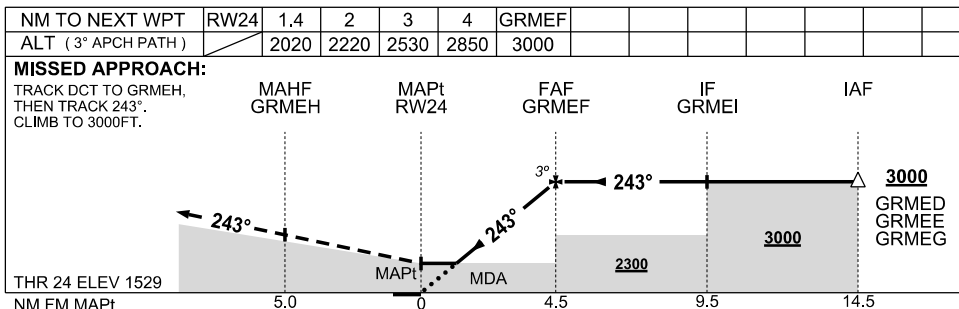

USE QNH

RNAV (GNSS) RWY 24
GRUYERE (YGRM)

23 MAY 2019

NOTES

*1. NO CIRCLING NORTH OF RWY 06/24.

CATEGORY	A	B	C	D
LNAV	2020 (491-2.8)			NOT AUTHORISED
CIRCLING *	2140 (598-2.4)		2240 (698-4.0)	
ALTERNATE	(1098-4.4)		(1198-6.0)	