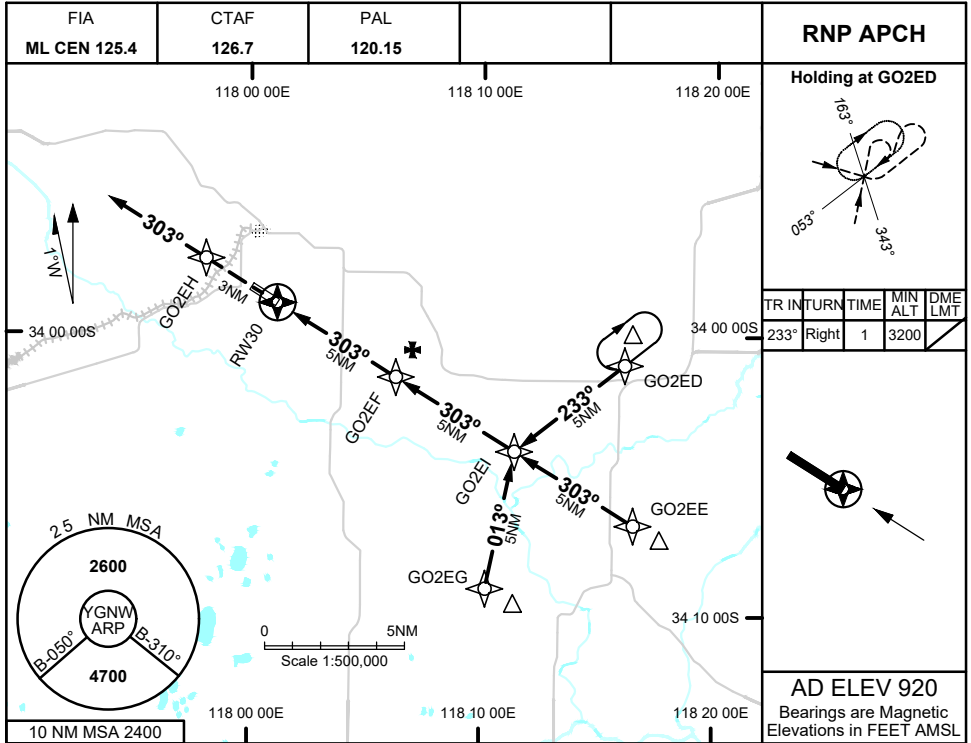

7 SEP 2023

**GNOWANGERUP, WA (YGNW)**

NM TO NEXT WPT	RW30	1.4	2	3	4	GO2EF	1	2	2.1				
ALT (3° APCH PATH)		1380	1570	1890	2200	2520	2840	3160	3200				

**NOTES**

- MAX IAS:  
INITIAL : 210KTS

CATEGORY	A	B	C	D
LNAV	<b>1380 (500 - 2.8)</b>			NOT APPLICABLE
CIRCLING	<b>1540 (620 - 2.4)</b>		<b>1650 (730 - 4.0)</b>	
ALTERNATE	(1120 - 4.4)		(1230 - 6.0)	

Changes: CHART TITLE, SPECIFICATION BOX

GNWGN02-176