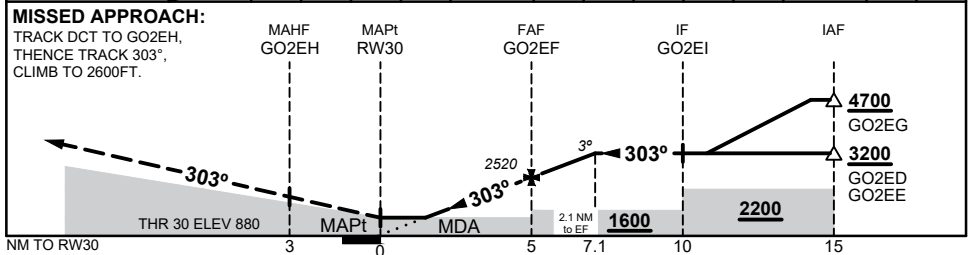

7 SEP 2023

**GNOWANGERUP, WA (YGNW)**

NM TO NEXT WPT	RW30	1.4	2	3	4	GO2EF	1	2	2.1				
ALT (3° APCH PATH)		1380	1570	1890	2200	2520	2840	3160	3200				

**NOTES**

- MAX IAS:  
INITIAL : 210KTS

CATEGORY	A	B	C	D
LNAV	<b>1380 (500 - 2.8)</b>			NOT APPLICABLE
CIRCLING	<b>1540 (620 - 2.4)</b>		<b>1650 (730 - 4.0)</b>	
ALTERNATE	(1120 - 4.4)		(1230 - 6.0)	

Changes: CHART TITLE, SPECIFICATION BOX

GNWGN02-176