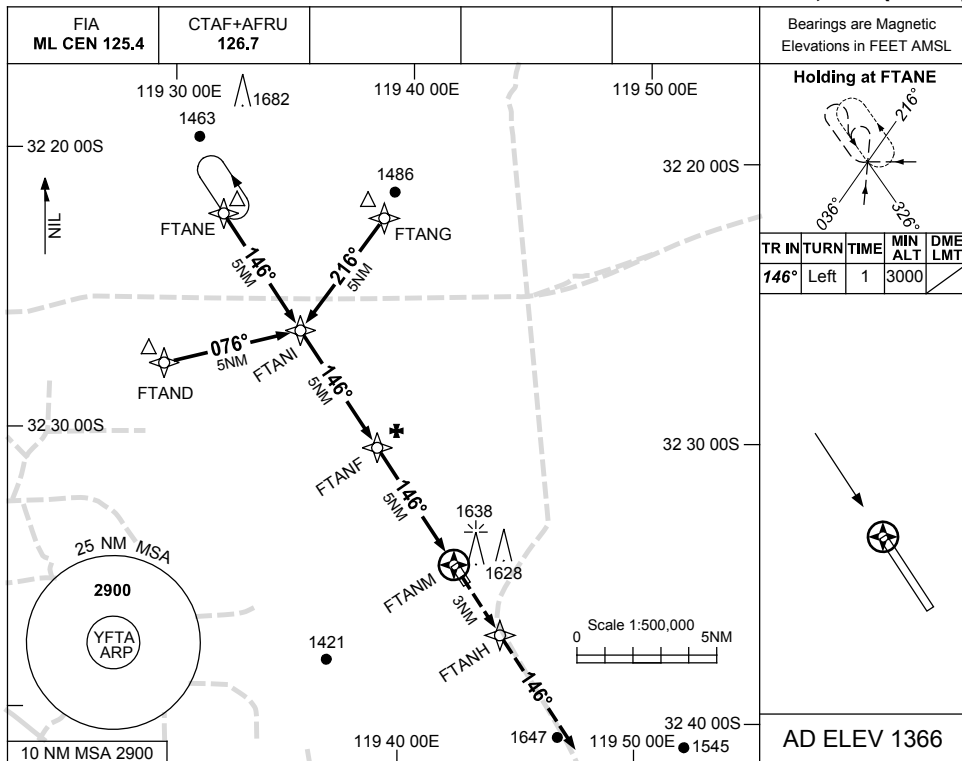

USE QNH

RNAV (GNSS) RWY 15
FORRESTANIA, WA (YFTA)

23 MAY 2019

AD ELEV 1366

NM TO NEXT WPT	FTANF	4	3	2	1.6	FTANM
ALT (3° APCH PATH)	3000	2680	2360	2040	1930	

NOTES

CATEGORY	A	B	C	D
LNAV	1930 (574-3.3)			NOT APPLICABLE
CIRCLING	2110 (744-2.4)		2210 (844-4.0)	
ALTERNATE	(1244-4.4)		(1344-6.0)	

1. MAX IAS:
 INITIAL : 210KT.

Changes: 1638FT LIT OBST ADDED, Editorial.

FTAGN01-159