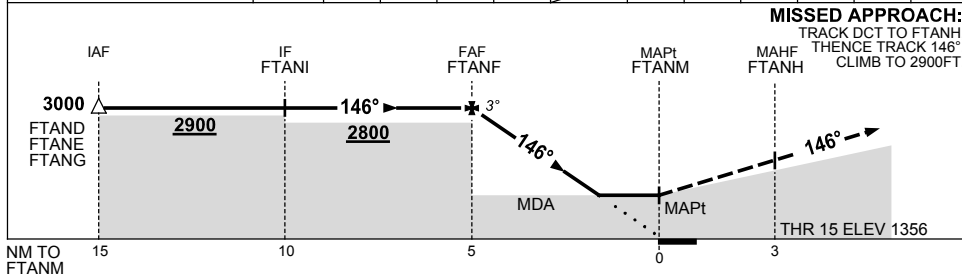

USE QNH

RNAV (GNSS) RWY 15
FORRESTANIA, WA (YFTA)

23 MAY 2019

AD ELEV 1366

NM TO NEXT WPT	FTANF	4	3	2	1.6	FTANM
ALT (3° APCH PATH)	3000	2680	2360	2040	1930	

NOTES

CATEGORY	A	B	C	D
LNAV	1930 (574-3.3)			NOT APPLICABLE
CIRCLING	2110 (744-2.4)		2210 (844-4.0)	
ALTERNATE	(1244-4.4)		(1344-6.0)	

1. MAX IAS:
 INITIAL : 210KT.

Changes: 1638FT LIT OBST ADDED, Editorial.

FTAGN01-159