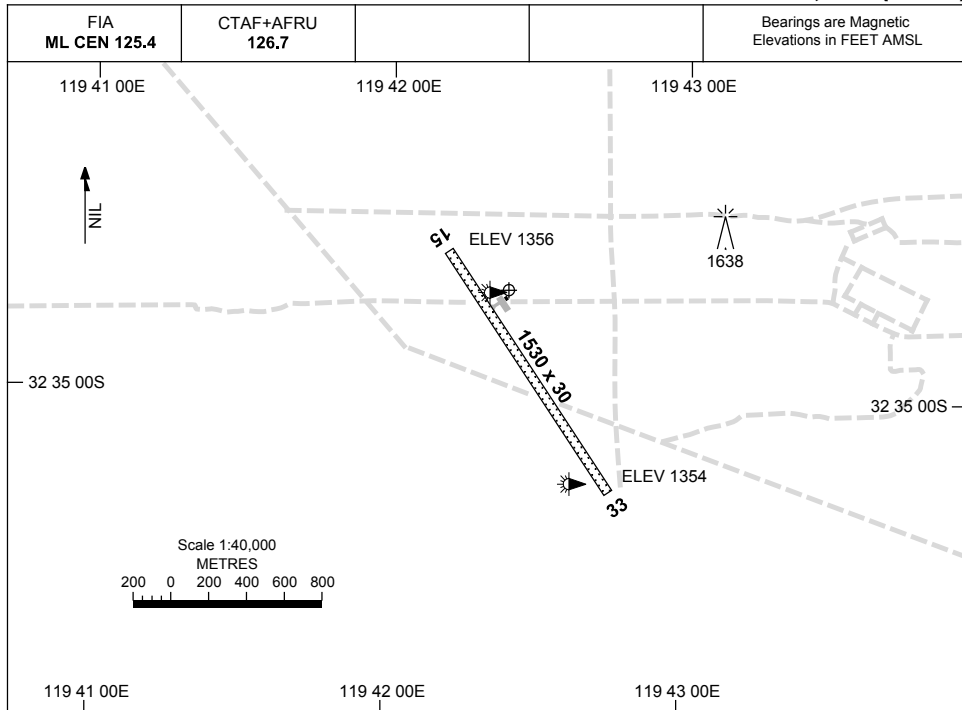

23 MAY 2019

AD ELEV 1366
32 34 42S 119 42 24E

AERODROME CHART
FORRESTANIA, WA (YFTA)

	AERODROME LIGHTING
RWY	TAXIWAY : BLUE EDGE RL : MAN (30 MIN PN) , PTBL (90 MIN PN)
15 ¹⁴⁶	LIRL
326 33	LIRL

NOTES

1. PRIOR PERMISSION REQUIRED FROM AD OPERATOR.
2. FOR RWY LIGHTING CONTACT ARO ON (08) 9891 0200 ; 9891 0218; AH 9891 0207
3. FIA FREQ 125.4 AVBL IN CIRCUIT AREA.

Changes: 1638FT OBST ADDED, Editorial.

FTAAD01-159