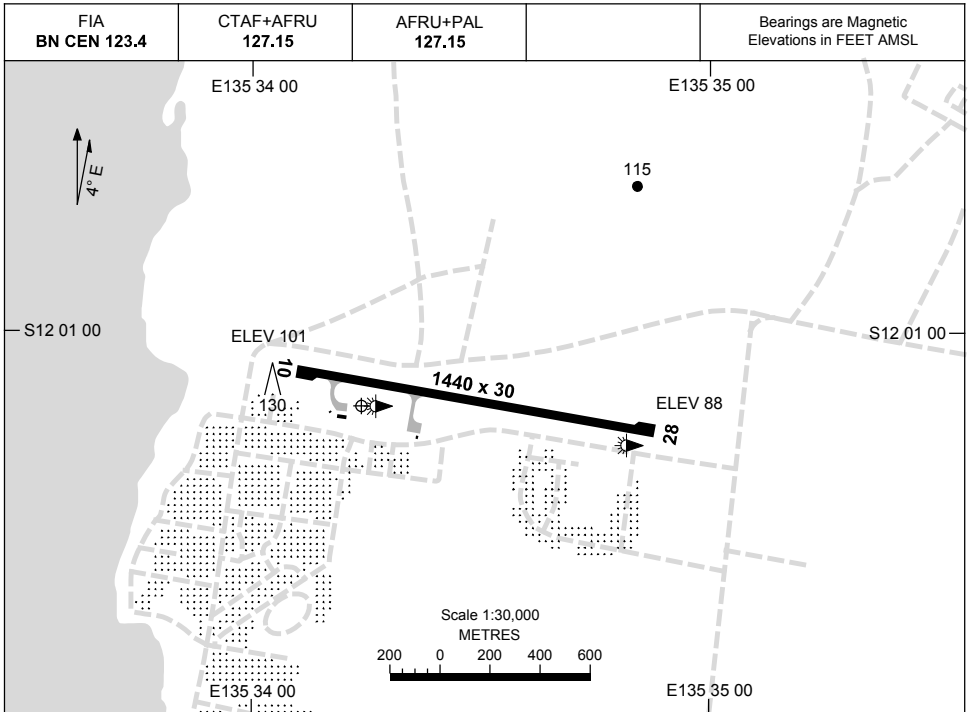

16 AUG 2018

AD ELEV 101
S12 01 10 E135 34 14

AERODROME CHART
ELCHO ISLAND, NT (YELD)

	AERODROME LIGHTING
RWY	RL : AFRU+PAL 127.15 , PTBL IN EMERG
10 <small>096</small>	LIRL
<small>276</small> 28	LIRL

NOTES

1. FIA FREQ 123.4 AVBL IN CIRCUIT AREA.

Changes: LIT WDI, 130FT OBST, TOPO.

ELDAD01-156