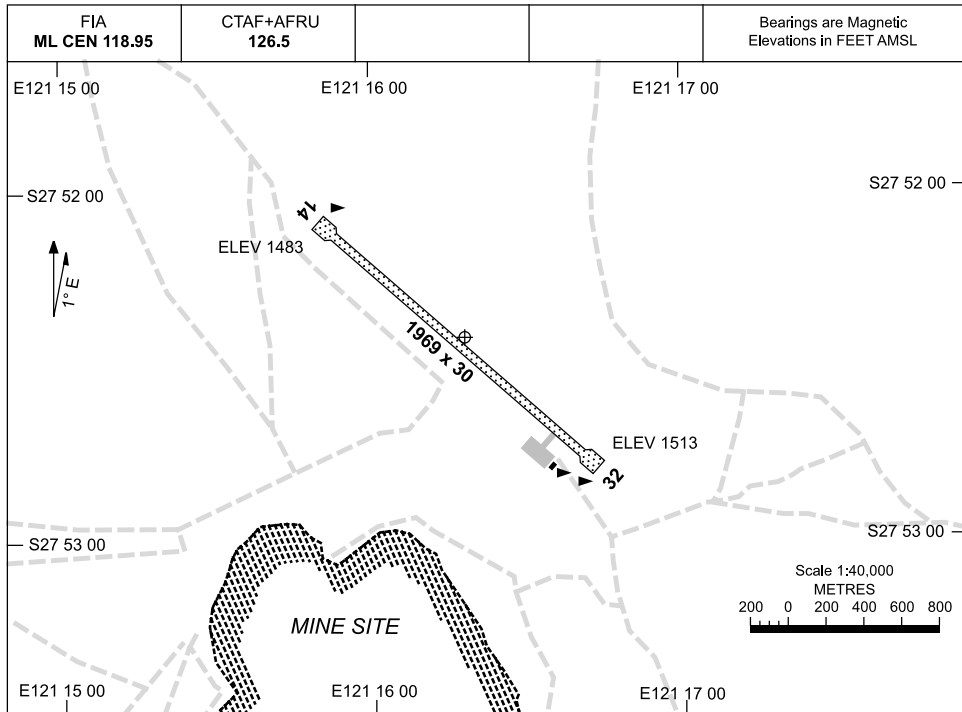

26 MAY 2016

AD ELEV 1513
S27 52 25 E121 16 18

AERODROME CHART
DARLOT, WA (YDLO)

	AERODROME LIGHTING
RWY	TAXIWAY : NIL RL : PTBL IN EMERG. 60 MIN PN.
14 <small>130</small> <small>310</small> 32	NIL NIL

NOTES

1. RESTRICTED OPERATIONS: PERMISSION OF AD OPERATOR REQUIRED.

Changes: MAG VAR.

DLOAD01-147