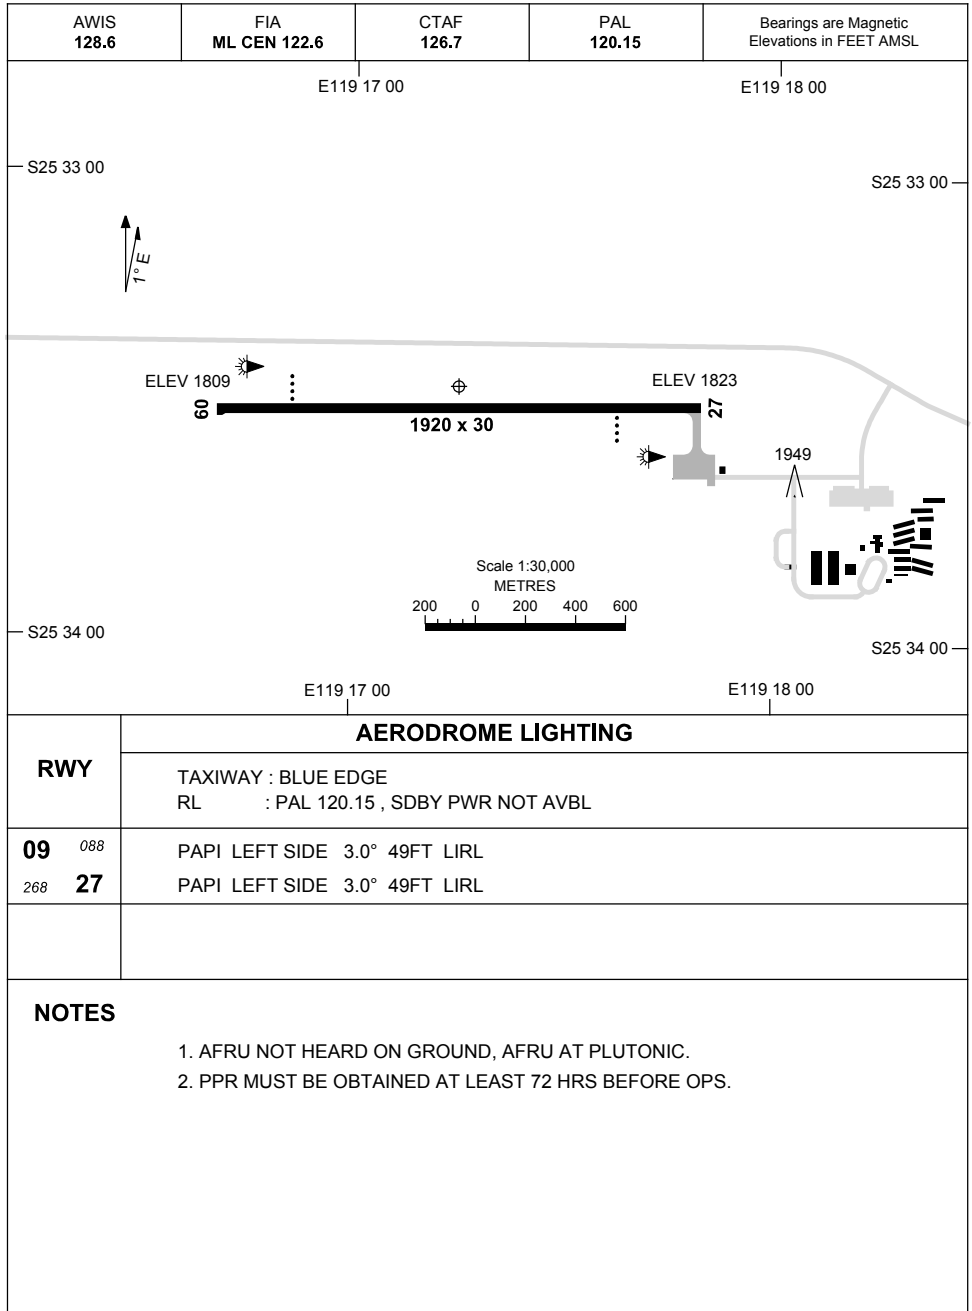

25 MAY 2017

AD ELEV 1823
S25 33 27 E119 17 15

AERODROME CHART
DEGRUSSA, WA (YDGU)

	AERODROME LIGHTING
RWY	TAXIWAY : BLUE EDGE RL : PAL 120.15 , SDBY PWR NOT AVBL
09 <small>088</small>	PAPI LEFT SIDE 3.0° 49FT LIRL
<small>268</small> 27	PAPI LEFT SIDE 3.0° 49FT LIRL

NOTES

1. AFRU NOT HEARD ON GROUND, AFRU AT PLUTONIC.
2. PPR MUST BE OBTAINED AT LEAST 72 HRS BEFORE OPS.

Changes: AFRU DCMSD.

DGUAD01-151