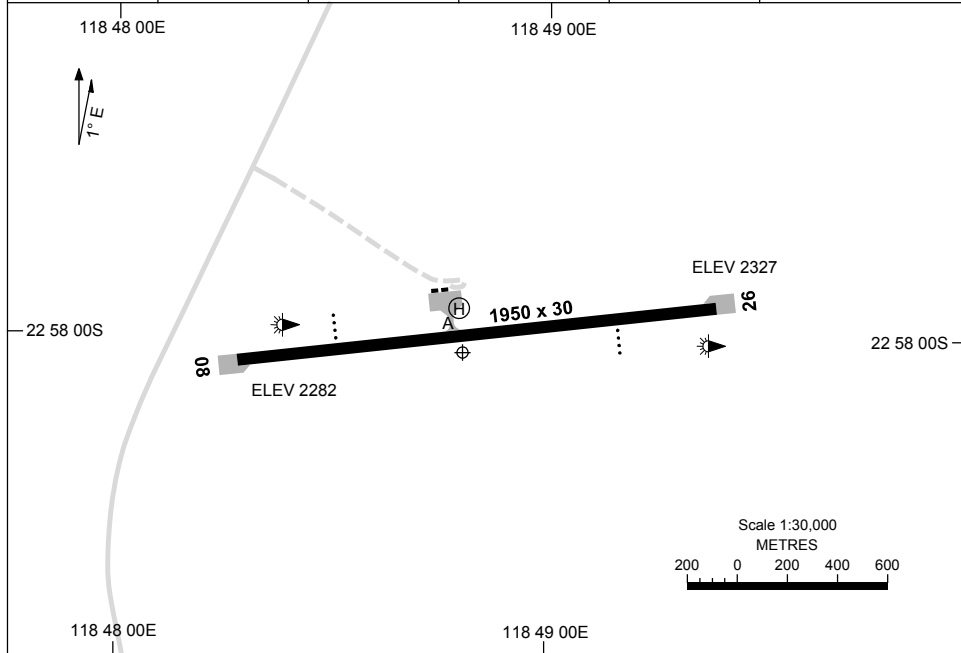

23 MAR 2023

AD ELEV 2327
22 58 00S 118 48 48E

AERODROME CHART
COONDEWANNA, WA (YCWA)

AWIS 122.325	FIA ML CEN 128.15	CTAF+AFRU* 127.05	PAL+AA 120.2		Bearings are Magnetic Elevations in FEET AMSL
-----------------	----------------------	----------------------	-----------------	--	--

AERODROME LIGHTING

RWY	TAXIWAY : BLUE EDGE
	RL : PAL+AA 120.2 , SDBY (14 SEC)

08 <small>082</small>	PAPI 3.1° 45FT LIRL
<small>262</small> 26	PAPI 3.1° 43FT LIRL

--	--

NOTES

- * 1. AFRU UNIT AT YDF. NOT HEARD ON GROUND YCWA.
- 2. FIA FREQ AVBL IN CIRCUIT AREA.
- 3. PAL ACTIVATION INTERMITTANT AT LSALT TO NORTH OF AD.
- 4. AWIS RQ ONE ONE-SECOND PULSE TO ACTIVATE.