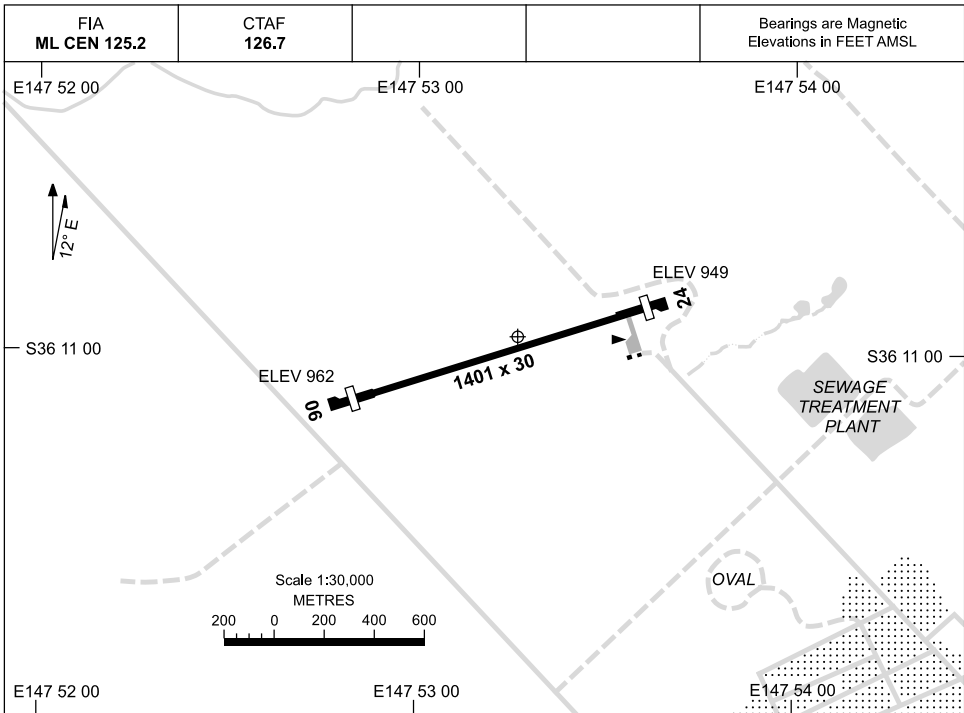

21 AUG 2014

AD ELEV 963
S36 10 58 E147 53 16

AERODROME CHART
CORRYONG, VIC (YCRG)

	AERODROME LIGHTING
RWY	RL : PTBL EMERG ONLY
06 <small>060</small>	NIL
<small>240</small> 24	NIL

NOTES

1. CIVIL NIGHT OPS NOT PERMITTED WITHOUT APPROVAL FROM AREA MANAGER, CASA SOUTHERN REGION OFFICE.
2. RIGHT HAND CIRCUITS RWY 06.