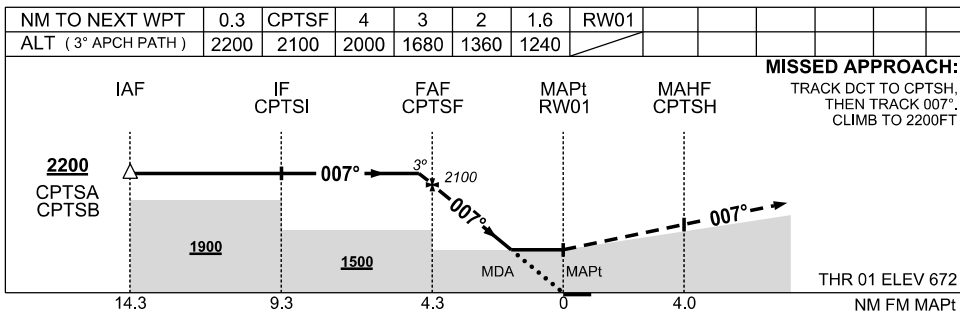

USE QNH

RNAV (GNSS) RWY 01

23 MAY 2019

CARRAPATEENA (YCPT)

NOTES

CATEGORY	A	B	C	D
LNAV	1240 (568-3.2)			NOT APPLICABLE
CIRCLING	1290 (618-2.4)		1420 (748-4.0)	
ALTERNATE	(1118-4.4)		(1248-6.0)	

Changes: EDITORIAL