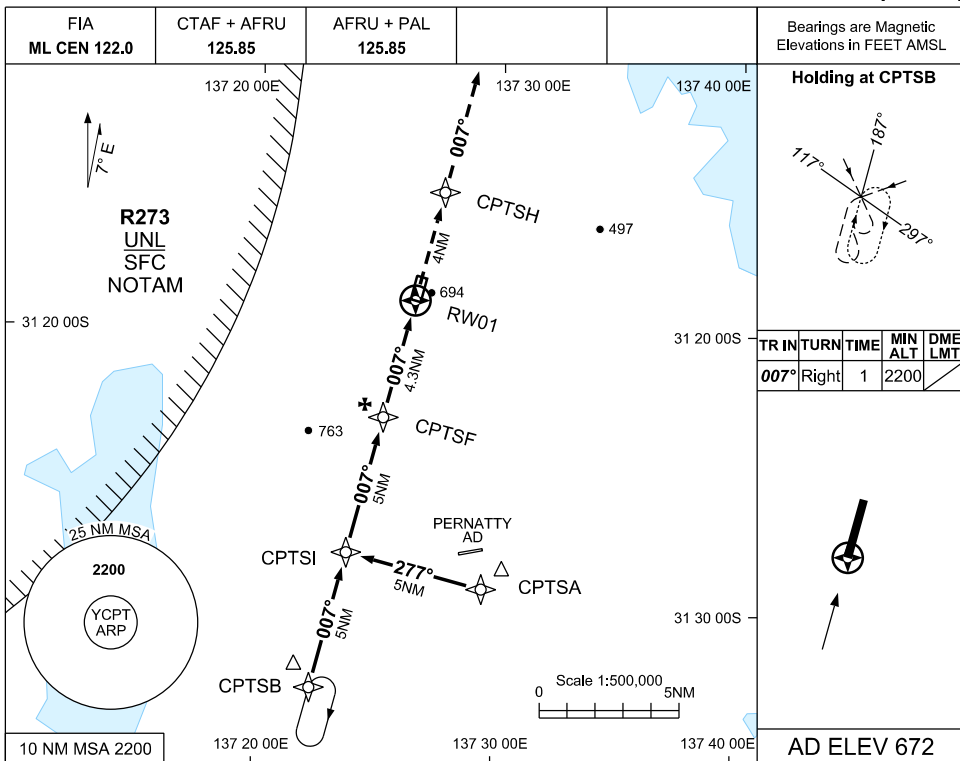

USE QNH

RNAV (GNSS) RWY 01

23 MAY 2019

CARRAPATEENA (YCPT)

NOTES

CATEGORY	A	B	C	D
LNAV	1240 (568-3.2)			NOT APPLICABLE
CIRCLING	1290 (618-2.4)		1420 (748-4.0)	
ALTERNATE	(1118-4.4)		(1248-6.0)	

Changes: EDITORIAL

CPTGN01-159