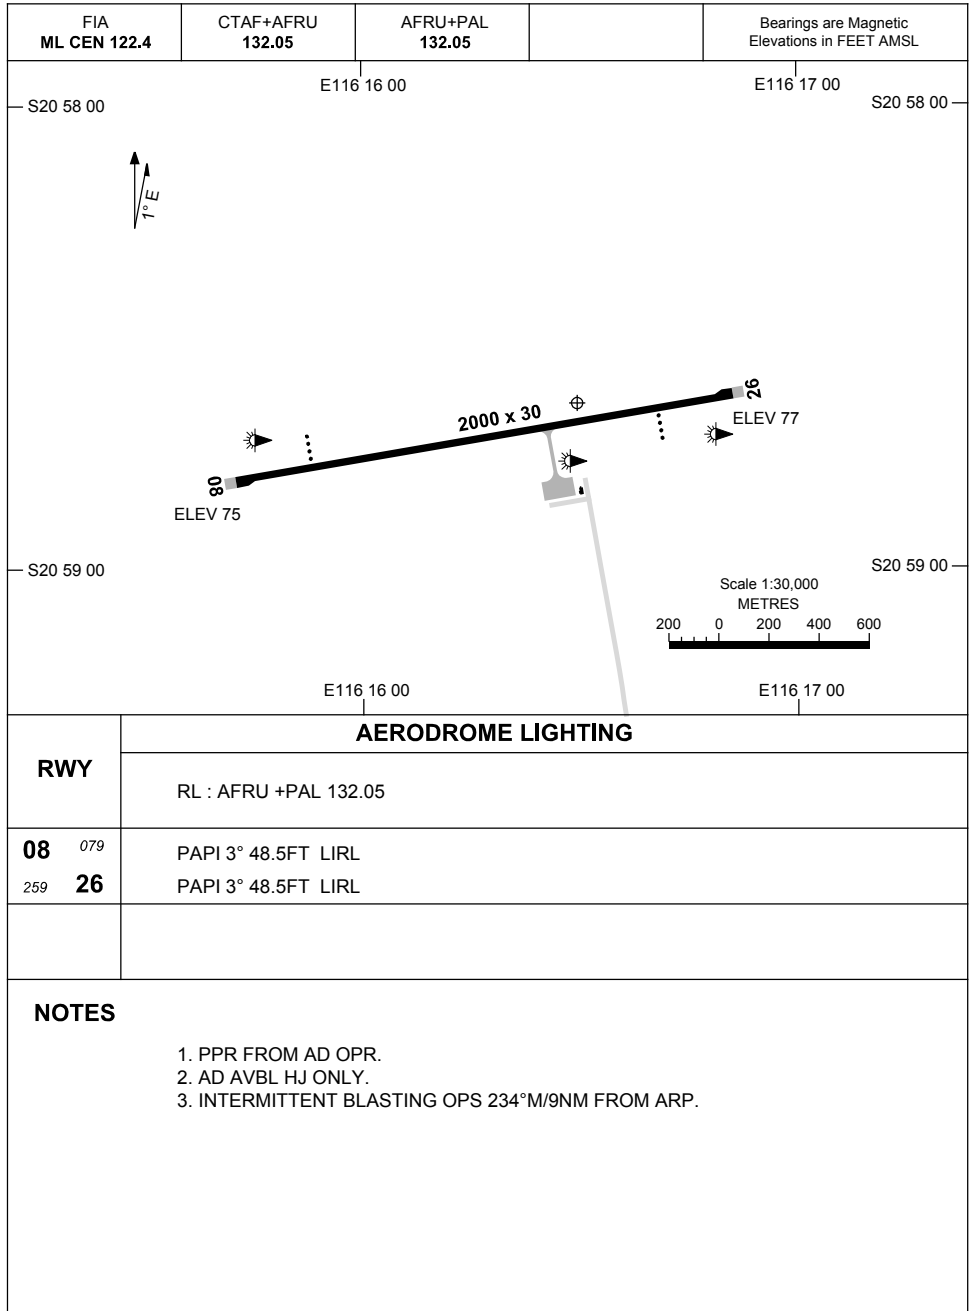

9 NOV 2017

AD ELEV 77  
S20 58 39 E116 16 30

AERODROME CHART  
**CAPE PRESTON, WA (YCPR)**

Changes: NEW CHART, FROM SUP H67/17, NOTE 1, 2.

CPRAD01-153