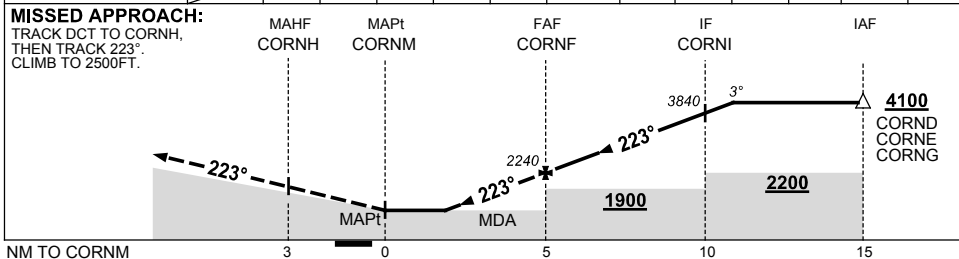

USE QNH

RNAV-E (GNSS)
COROWA, NSW (YCOR)

9 SEP 2021

NM TO NEXT WPT	CORNH	1.6	1.8	2	3	4	CORNF	1	2	3	4	CORNI	0.8
ALT (3° APCH PATH)		1170	1210	1290	1610	1930	2240	2560	2880	3200	3520	3840	4100

NOTES

CATEGORY	A	B	C	D
CIRCLING*	1170 (701-2.4)	1210 (741-4.0)		NOT APPLICABLE
ALTERNATE	(1201-4.4)	(1241-6.0)		

- MAX IAS: INITIAL : 210KT.
- * NO CIRCLING IN SECTOR NE OF RWYS 05/23 AND 14/32.
- CAUTION: YYWG 15NM W.

Changes: HOLDING PATTERN, MAG VAR, MAG TRACK.

CORGN02-168