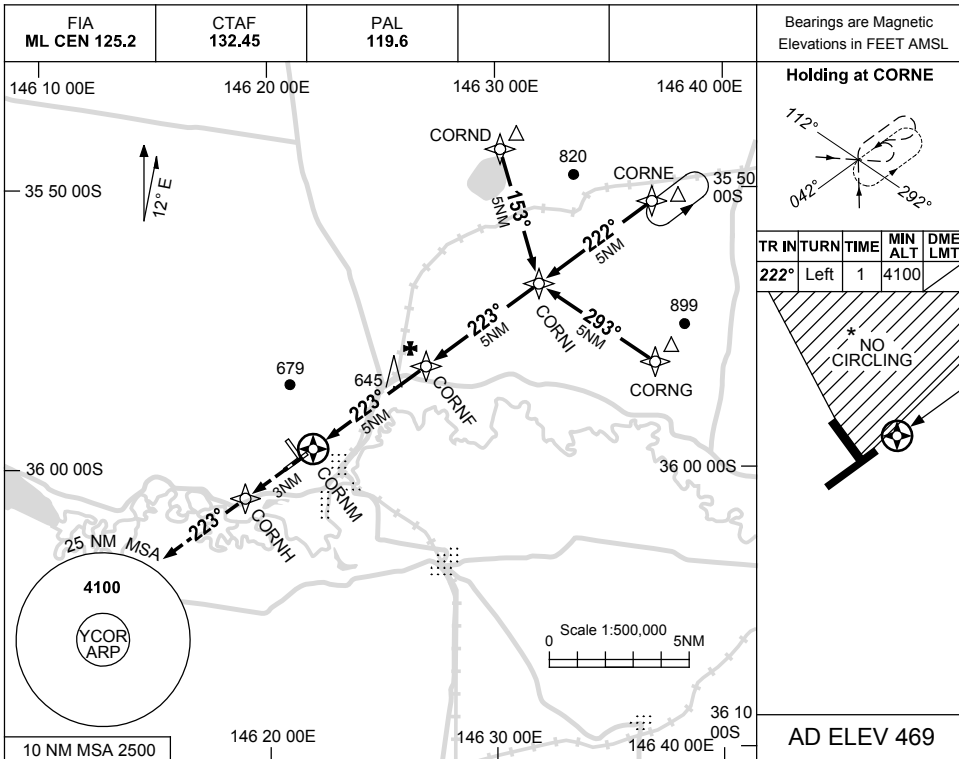

USE QNH

RNAV-E (GNSS)
COROWA, NSW (YCOR)

9 SEP 2021

NM TO NEXT WPT	CORNH	1.6	1.8	2	3	4	CORNF	1	2	3	4	CORNI	0.8
ALT (3° APCH PATH)		1170	1210	1290	1610	1930	2240	2560	2880	3200	3520	3840	4100

NOTES

CATEGORY	A	B	C	D
CIRCLING*	1170 (701-2.4)	1210 (741-4.0)		NOT APPLICABLE
ALTERNATE	(1201-4.4)	(1241-6.0)		

- MAX IAS: INITIAL : 210KT.
- * NO CIRCLING IN SECTOR NE OF RWYS 05/23 AND 14/32.
- CAUTION: YYWG 15NM W.

Changes: HOLDING PATTERN, MAG VAR, MAG TRACK.

CORGN02-168