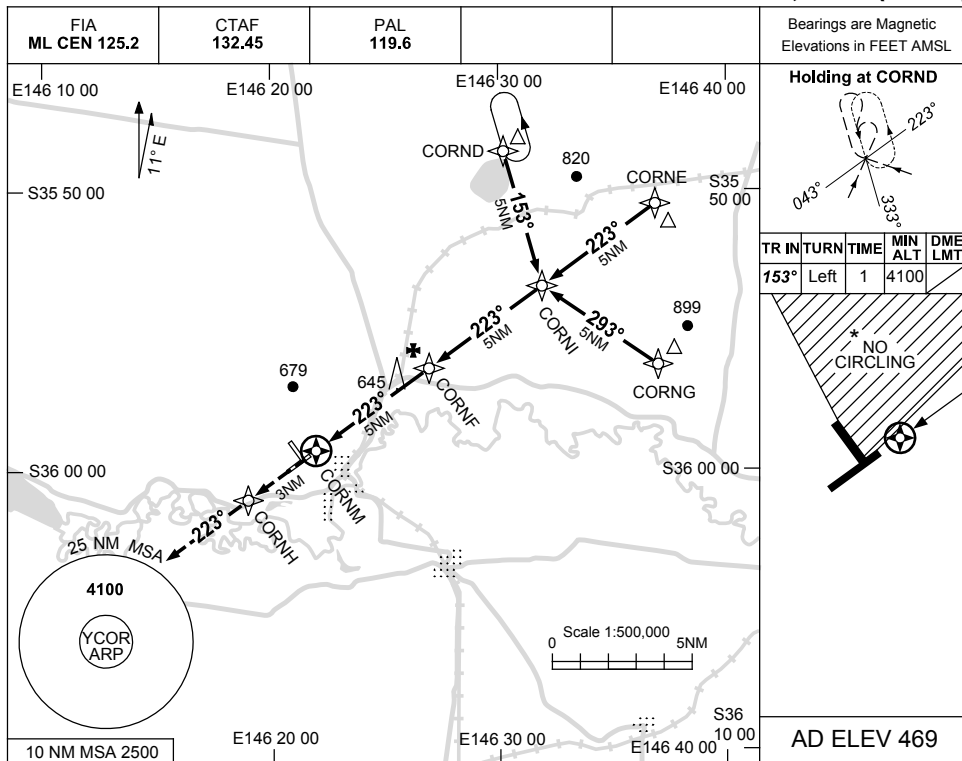

USE QNH

RNAV-E (GNSS)

COROWA, NSW (YCOR)

1 MAR 2018

NOTES

CATEGORY	A	B	C	D
CIRCLING*	1170 (701-2.4)	1210 (741-4.0)		NOT APPLICABLE
ALTERNATE	(1201-4.4)	(1241-6.0)		

- MAX IAS: INITIAL : 210KT.
- * NO CIRCLING IN SECTOR NE OF RWYS 05/23 AND 14/32.
- CAUTION: YYWG 15NM W.

Changes: CIRCLING MNM, 10NM MSA.

CORGN02-154