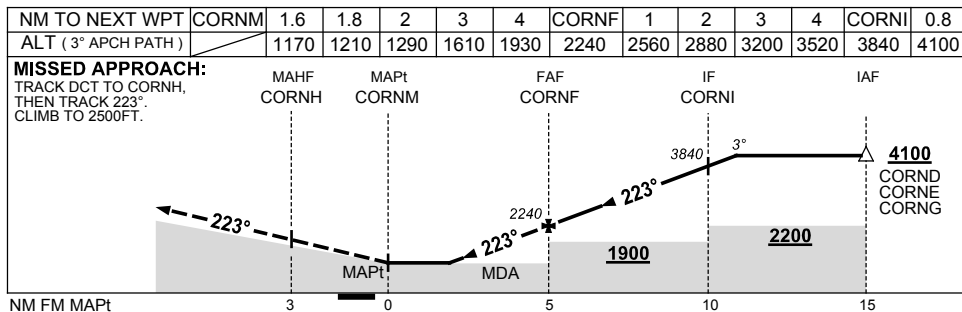

USE QNH

RNAV-E (GNSS)

COROWA, NSW (YCOR)

1 MAR 2018

NOTES

CATEGORY	A	B	C	D
CIRCLING*	1170 (701-2.4)	1210 (741-4.0)		NOT APPLICABLE
ALTERNATE	(1201-4.4)	(1241-6.0)		

- MAX IAS: INITIAL : 210KT.
- * NO CIRCLING IN SECTOR NE OF RWYS 05/23 AND 14/32.
- CAUTION: YYWG 15NM W.

Changes: CIRCLING MNM, 10NM MSA.

CORGN02-154