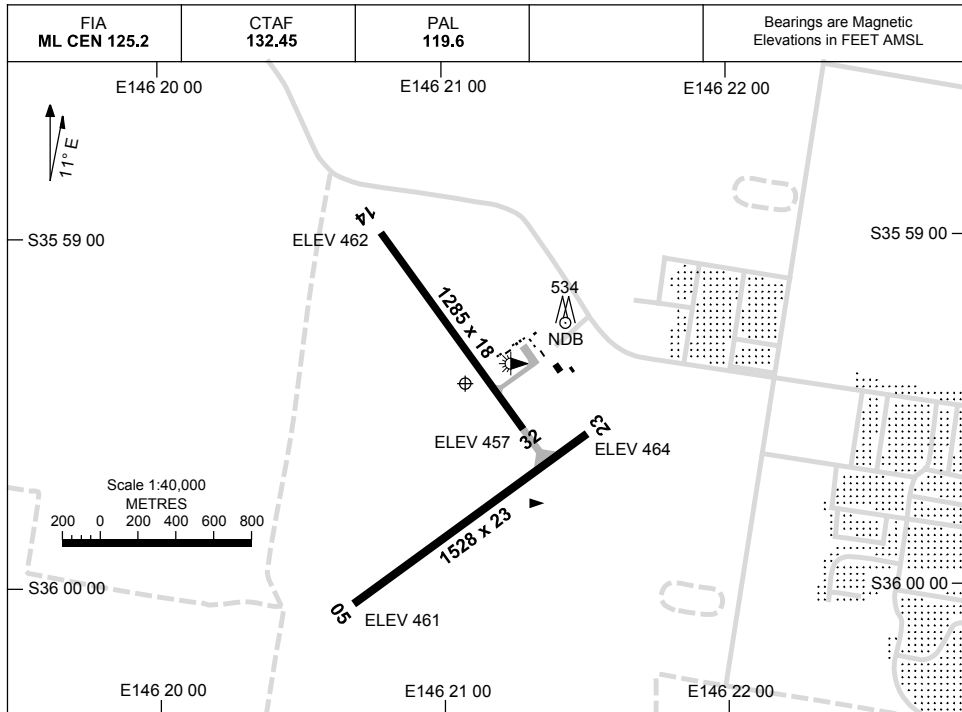

AD ELEV 469  
S35 59 25 E146 21 05

**AERODROME CHART**  
**COROWA, NSW (YCOR)**

1 MAR 2018

RWY		AERODROME LIGHTING	
		TAXIWAY	RL
05	043	LIRL	
223	23	LIRL	
14	133	NIL	
373	32	NIL	

**NOTES**

- GLIDERS FLY RH CCTS FOR RWY 14 AND 05.
- PJE WITHIN 5NM RADIUS OF AD UP TO 10,000FT HJ.
- FIA 125.2 AVBL IN CIRCUIT.

Changes: NOTES.

CORAD01-154