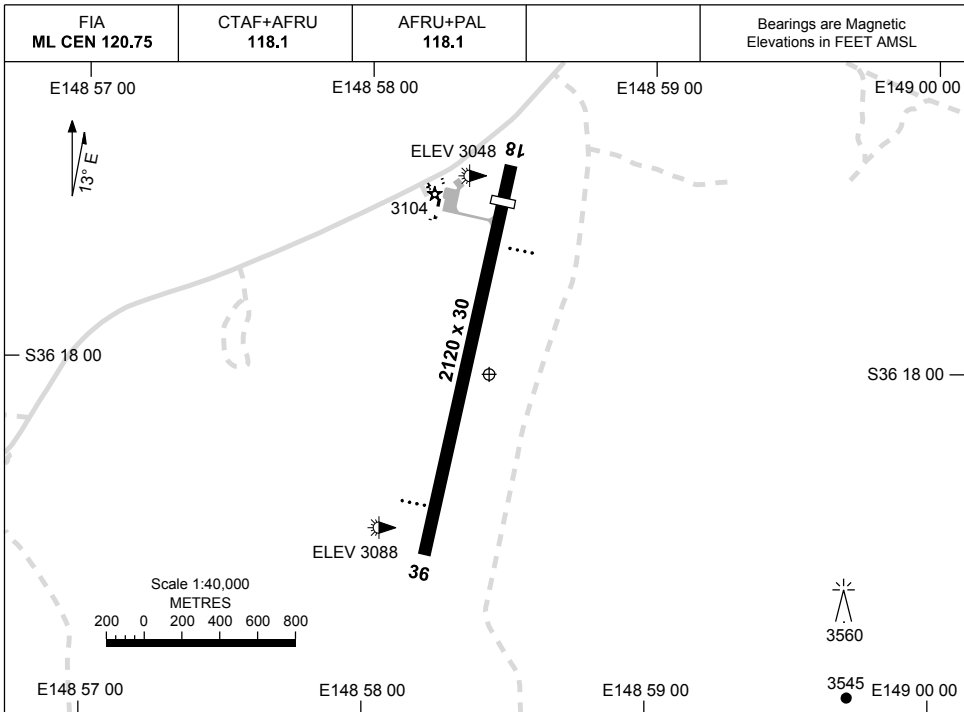

24 MAY 2018

AD ELEV 3106
S36 18 02 E148 58 26

AERODROME CHART
COOMA-SNOWY MOUNTAINS, NSW (YCOM)

	AERODROME LIGHTING
RWY	ABN : FLG W 10 SEC TAXIWAYS : BLUE EDGE RL : AFRU+PAL 118.1 , SDBY (10 SEC)
18 <small>180</small>	PAPI 3.0° 40FT LIRL
<small>360</small> 36	PAPI 3.0° 40FT LIRL

NOTES

1. OBSTRUCTION HAZARD BEACONS EAST AND NORTH OF AD
2. AWIS (PHONE) 02 8302 7514
3. FOR ON GROUND COMMS CONTACT ML CEN 119.4.

Changes: RWY WID.

COMAD01-155