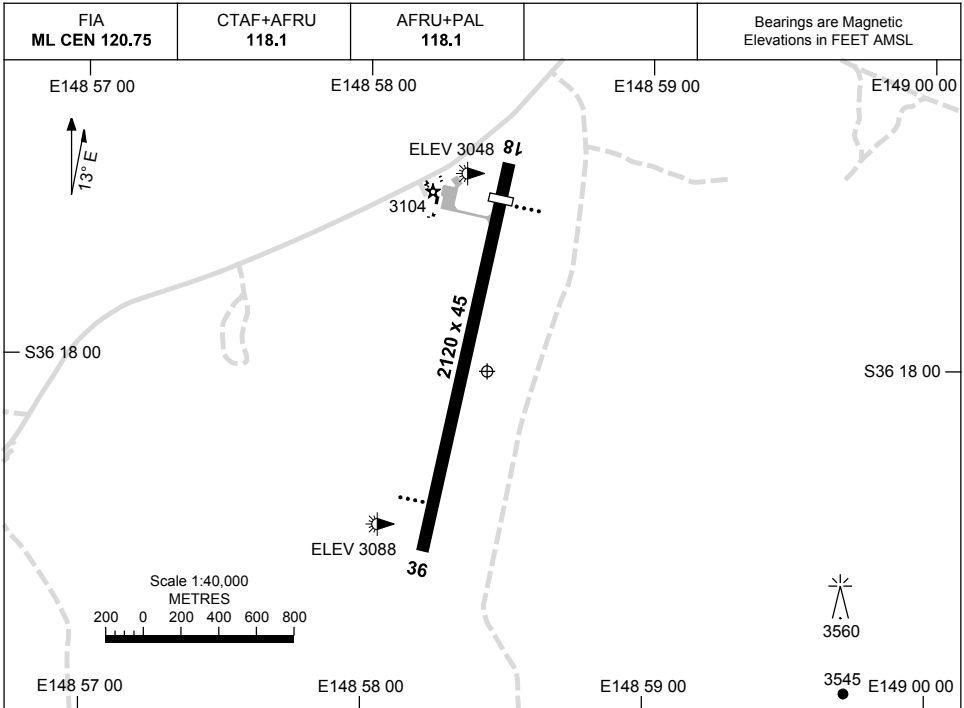

AD ELEV 3106

AERODROME CHART

9 NOV 2017

S36 18 02 E148 58 26

**COOMA-SNOWY MOUNTAINS, NSW (YCOM)**

	<b>AERODROME LIGHTING</b>
<b>RWY</b>	ABN : FLG W 10 SEC TAXIWAYS: BLUE EDGE RL : AFRU+PAL 118.1 , SDBY (10 SEC)
<b>18</b> <small>180</small>	PAPI 3.0° 40FT LIRL
<small>360</small> <b>36</b>	PAPI 3.0° 40FT LIRL

**NOTES**

1. OBSTRUCTION HAZARD BEACONS EAST AND NORTH OF AD
2. AWIS (PHONE) 02 8302 7514
3. FOR ON GROUND COMMS CONTACT ML CEN 119.4.
4. SDBY PWR SWITCHOVER 10 SEC.

Changes: AT-VASIS REMOVED, PAPI, PAL+AFRU FREQ.