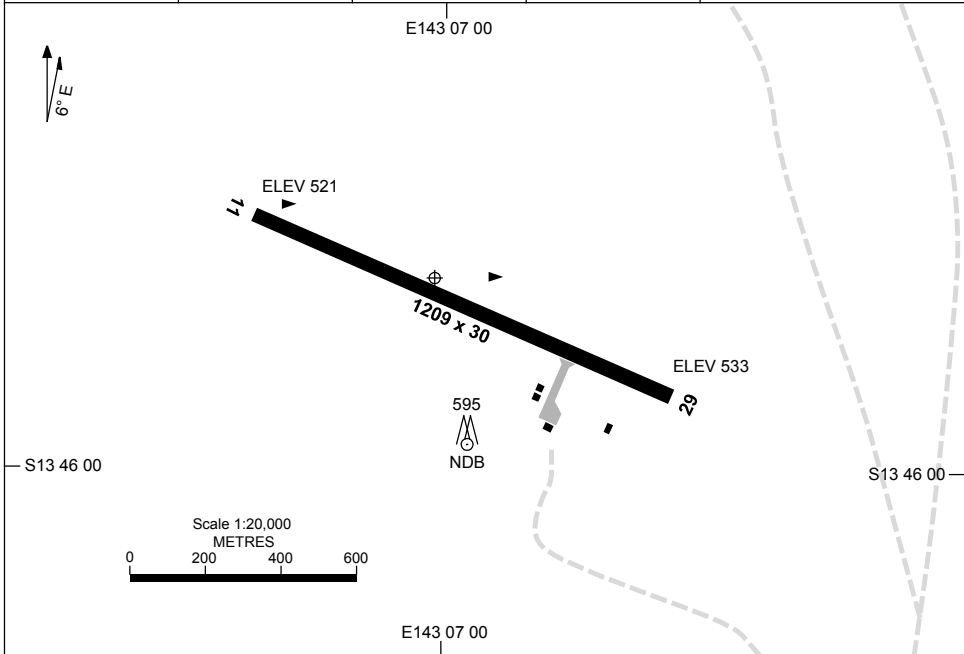

25 MAY 2017

AD ELEV 533
S13 45 43 E143 07 00

AERODROME CHART
COEN, QLD (YCOE)

FIA BN CEN 118.2	CTAF+AFRU 126.7			Bearings are Magnetic Elevations in FEET AMSL
----------------------------	---------------------------	--	--	--------------------------------------------------

RWY	AERODROME LIGHTING	
	TAXIWAY : BLUE EDGE (SOLAR , ON HN)	RL : FIXED SOLAR LGT , EMERG ONLY
11 ¹⁰⁷ 287 29	SOLAR (ON HN)	

NOTES

Changes: AFRU, RL.

COEAD01-151