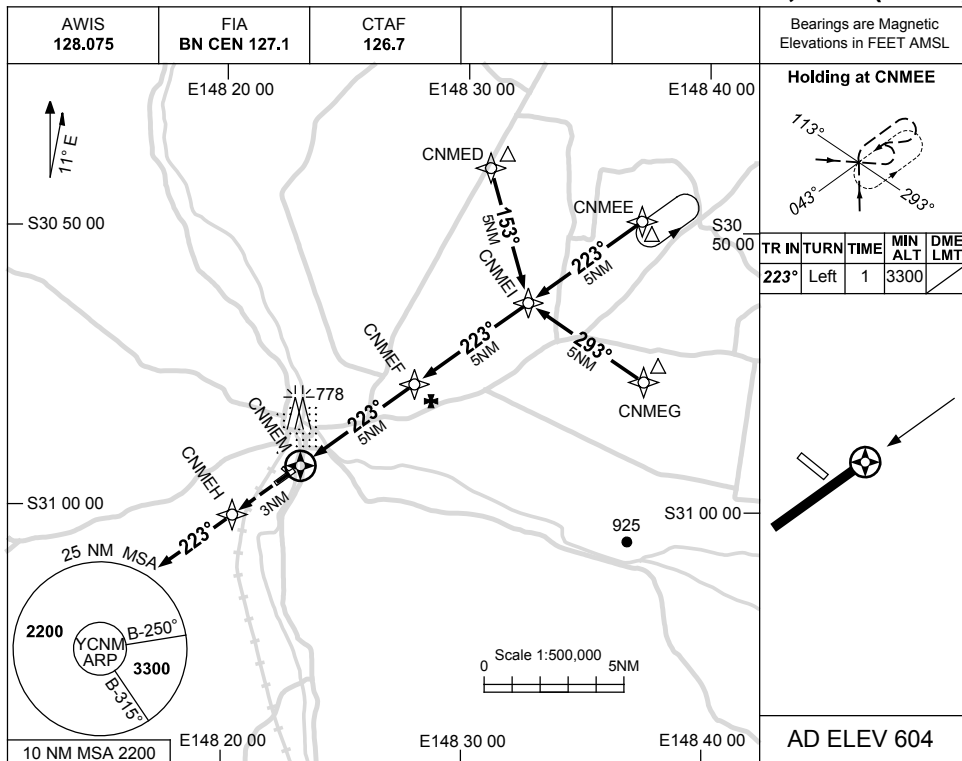

USE QNH

RNAV_(GNSS) RWY 23

25 MAY 2017

COONAMBLE, NSW (YCNM)

NM TO NEXT WPT	CNMEM	1.7	2	3	4	CNMEF	1	2	3	3.1		
ALT (3° APCH PATH)		1260	1370	1690	2010	2330	2650	2960	3280	3300		

NOTES

1. MAX IAS:
INITIAL : 210KT.

CATEGORY	A	B	C	D
S-I GNSS	1260 (664-3.8)			NOT APPLICABLE
CIRCLING	1260 (656-2.4)	1300 (696-4.0)		
ALTERNATE	(1156-4.4)		(1196-6.0)	

Changes: NOTE 2 DELETED.

CNMGNO2-151