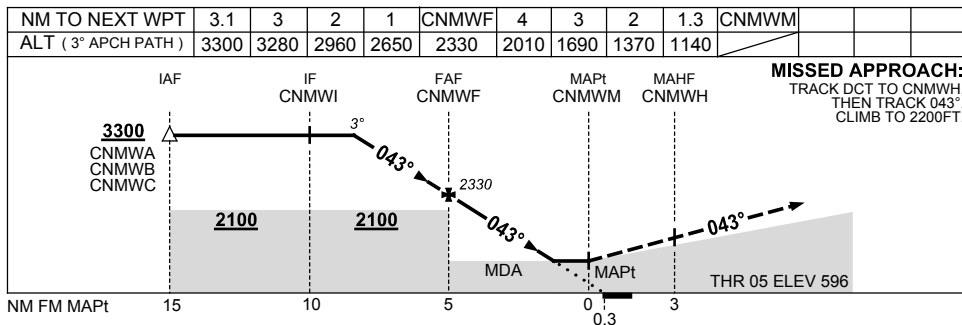

USE QNH

RNAV_(GNSS) RWY 05

25 MAY 2017

COONAMBLE, NSW (YCNM)

NOTES

CATEGORY	A	B	C	D
S-I GNSS	1140 (544-3.1)			NOT APPLICABLE
CIRCLING	1260 (656-2.4)	1300 (696-4.0)		
ALTERNATE	(1156-4.4)		(1196-6.0)	

1. MAX IAS:
INITIAL : 210KT.