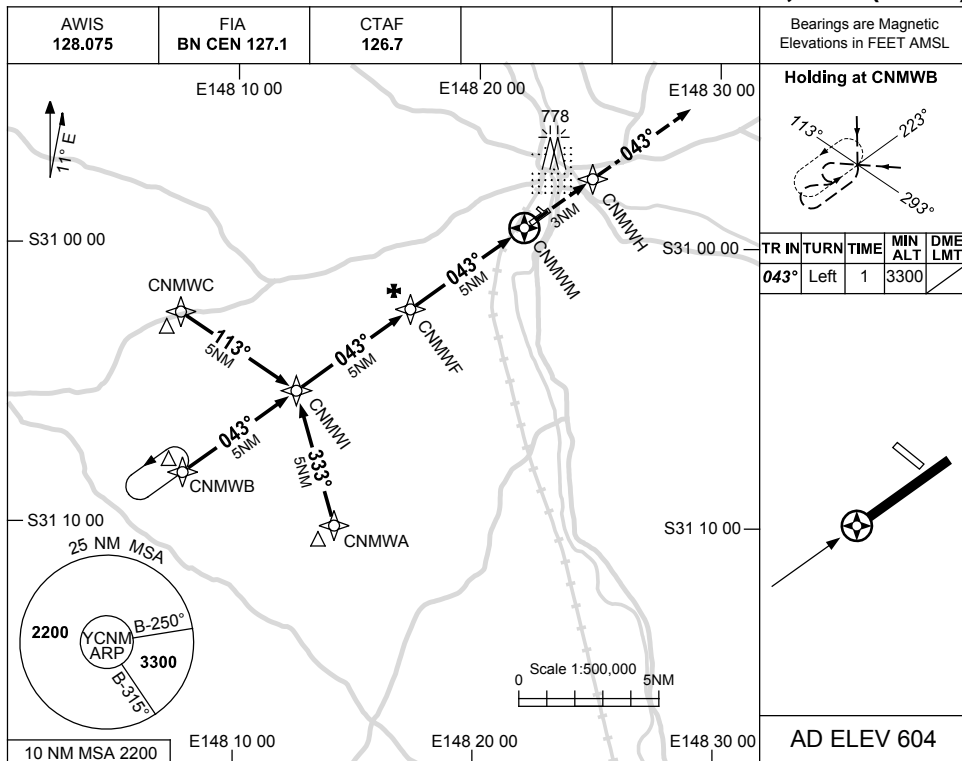

USE QNH

RNAV_(GNSS) RWY 05

25 MAY 2017

COONAMBLE, NSW (YCNM)

NOTES

CATEGORY	A	B	C	D
S-I GNSS	1140 (544-3.1)			NOT APPLICABLE
CIRCLING	1260 (656-2.4)	1300 (696-4.0)		
ALTERNATE	(1156-4.4)		(1196-6.0)	

1. MAX IAS:
INITIAL : 210KT.

Changes: NOTE 2 DELETED.

CNMGN01-151