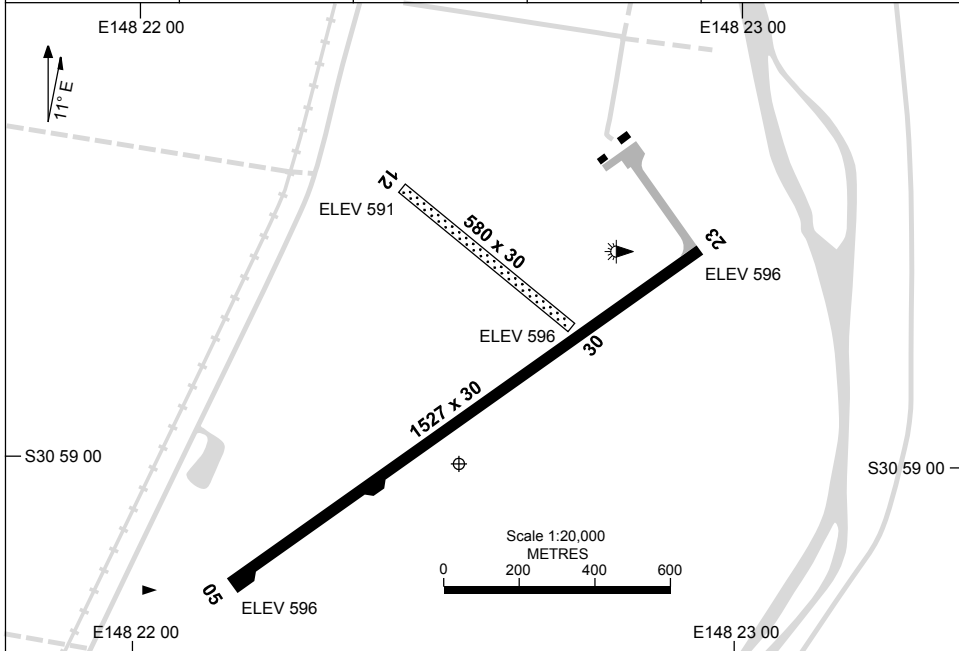

AD ELEV 604

S30 59 00 E148 22 32

AERODROME CHART

COONAMBLE, NSW (YCNM)

25 MAY 2017

AWIS 128.075	FIA BN CEN 127.1	CTAF 126.7		Bearings are Magnetic Elevations in FEET AMSL
-----------------	---------------------	---------------	--	--

AERODROME LIGHTING

RWY	TAXIWAY : BLUE EDGE RL : HN , AND IN LOW LIGHT CONDITIONS
-----	--

05 ⁰⁴³	LIRL
²²³ 23	LIRL

12 ¹¹⁸	NIL
²⁹⁸ 30	NIL

NOTES

1. AWIS RQ 5 SEC TX TO ACTIVATE

Changes: AWIS PHONE DELETED.

CNMAD01-151