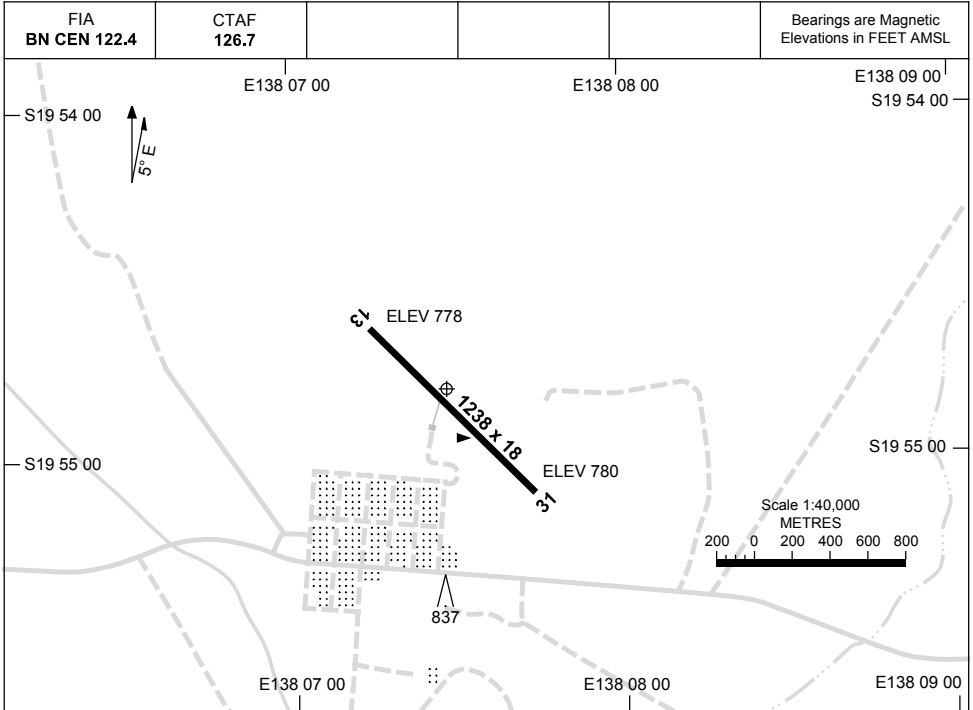

2 MAR 2017

AD ELEV 780
S19 54 42 E138 07 30

AERODROME CHART
CAMOOWEAL, QLD (YCMW)

	AERODROME INFORMATION	
RWY	RL : BLUE EDGE (SOLAR-EMERG USE ONLY)	
13 <small>130</small>	PTBL	
<small>310</small> 31	PTBL	

NOTES

1. FIA FREQ 122.4 AVBL 5,500FT.

Changes: MAG VAR.

CMWAD01-150