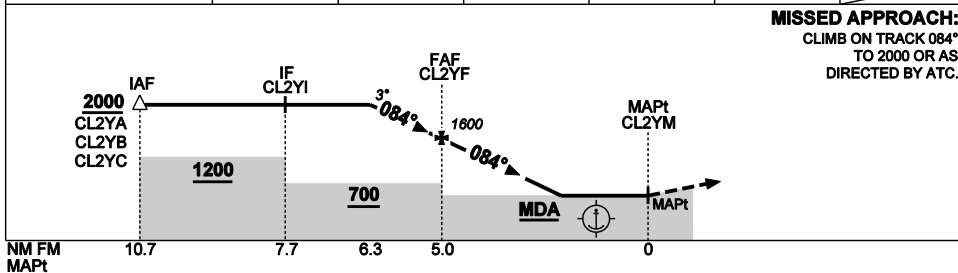

USE QNH

RNAV-Y (GNSS) 084°

17 JUN 2021

CHARLIE ONE, WA (YCLN)

NM TO NEXT WPT	1.3	CL2YF	4.0	3.0	1.8	CL2YM
ALT (3° APCH PATH)	2000	1600	1300	980	600	

NOTES

1. MAX IAS:
 - INITIAL: 90 KIAS
 - HOLDING: 90 KIAS.
2. MAPt LOCATED 1.0NM FROM BOUY #8. (S20 28 18, E117 23 26)
3. REMOTE ALTIMETER SETTING SOURCE YPKA.
4. PRP (S20 25 50, E117 25 09).

CATEGORY	H
YPKA QNH	620 (620-2.5)
AREA QNH	600 (600-2.5)
ALTERNATE	(1120-4.5)

Changes: WAYPOINT NAMES.

CLNGN02-167

FOR CASA APPROVED OPERATORS ONLY