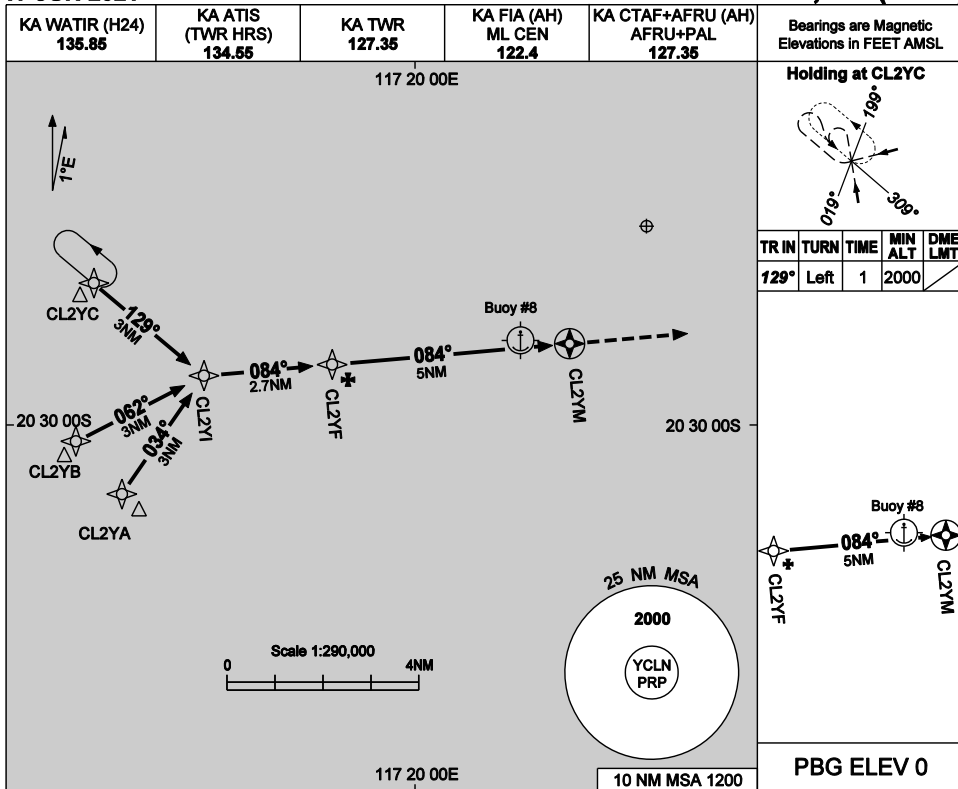

USE QNH

RNAV-Y (GNSS) 084°

17 JUN 2021

CHARLIE ONE, WA (YCLN)

NM TO NEXT WPT	1.3	CL2YF	4.0	3.0	1.8	CL2YM
ALT (3° APCH PATH)	2000	1600	1300	980	600	

NOTES

1. MAX IAS:
 - INITIAL: 90 KIAS
 - HOLDING: 90 KIAS.
2. MAPt LOCATED 1.0NM FROM BOUY #8. (S20 28 18, E117 23 26)
3. REMOTE ALTIMETER SETTING SOURCE YPKA.
4. PRP (S20 25 50, E117 25 09).

CATEGORY	H
YPKA QNH	620 (620-2.5)
AREA QNH	600 (600-2.5)
ALTERNATE	(1120-4.5)

Changes: WAYPOINT NAMES.

CLNGN02-167

FOR CASA APPROVED OPERATORS ONLY