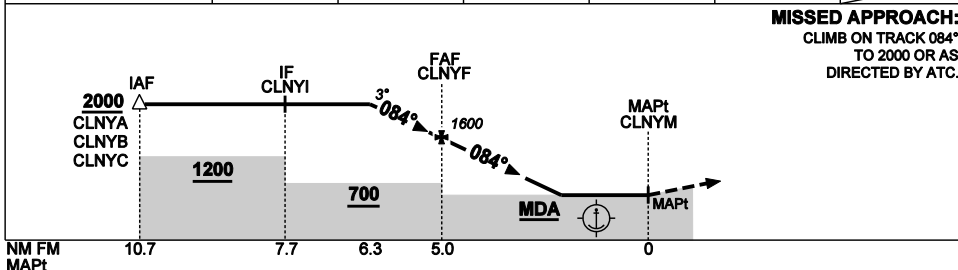

USE QNH

RNAV-Y (GNSS) 084°

6 MAR 2014

CHARLIE ONE, WA (YCLN)

NM TO NEXT WPT	1.3	CLNYF	4.0	3.0	1.8	CLNYM
ALT (3° APCH PATH)	2000	1600	1300	980	600	

NOTES

1. MAX IAS:
 - INITIAL: 90 KIAS
 - HOLDING: 90 KIAS
2. MAPt LOCATED 1.0NM FROM BOUY #8. (S20 28 18, E117 23 26)
3. REMOTE ALTIMETER SETTING SOURCE YPKA.
4. PRP (S20 25 50, E117 25 09).