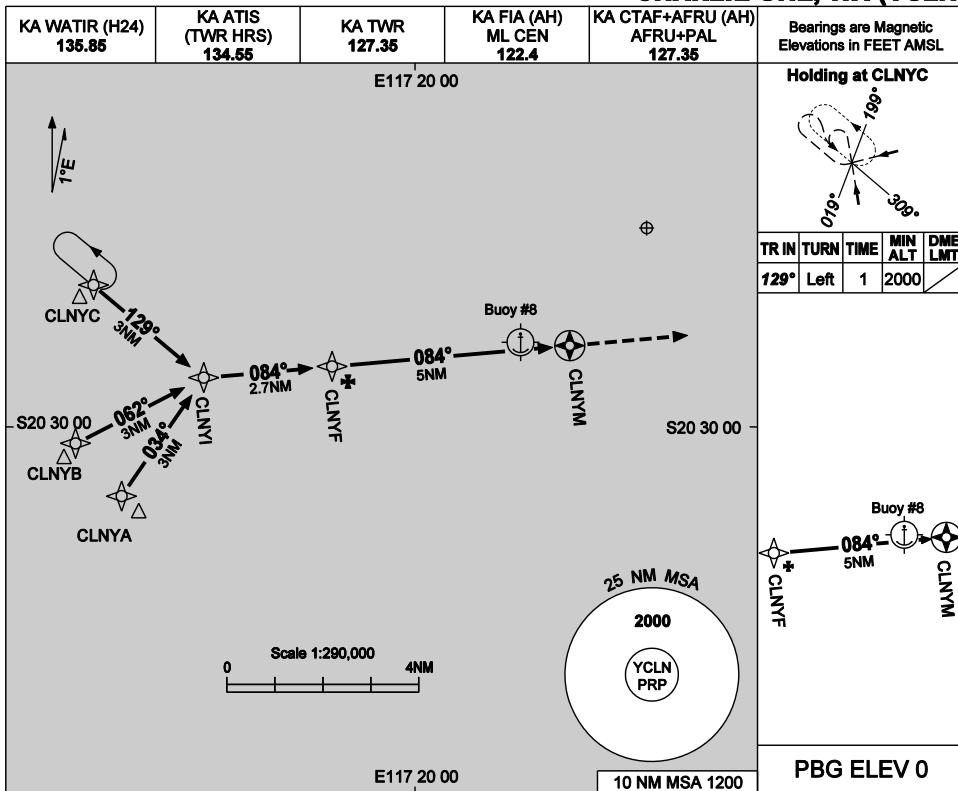

USE QNH

RNAV-Y (GNSS) 084°

6 MAR 2014

CHARLIE ONE, WA (YCLN)

NM TO NEXT WPT	1.3	CLNYF	4.0	3.0	1.8	CLNYM
ALT (3° APCH PATH)	2000	1600	1300	980	600	

NOTES

1. MAX IAS:
 - INITIAL: 90 KIAS
 - HOLDING: 90 KIAS
2. MAPt LOCATED 1.0NM FROM BOUY #8. (S20 28 18, E117 23 26)
3. REMOTE ALTIMETER SETTING SOURCE YPKA.
4. PRP (S20 25 50, E117 25 09).

CATEGORY	H
YPKA QNH	620 (620-2.5)
AREA QNH	600 (600-2.5)
ALTERNATE	(1120-4.5)

Changes: NEW PROCEDURE.

CLNGN02-138

FOR CASA APPROVED OPERATORS ONLY