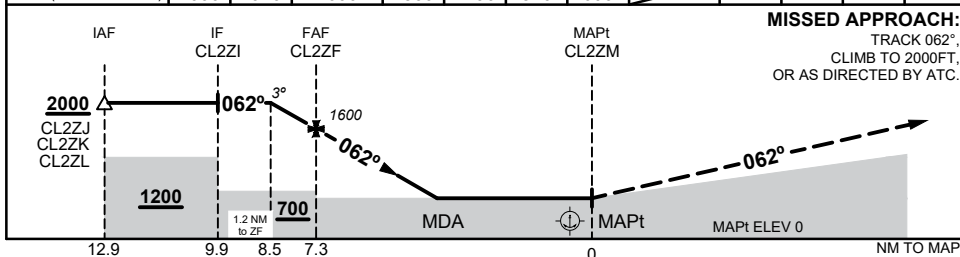

# FOR CASA APPROVED OPERATORS ONLY

USE QNH

RNP Z 062

30 NOV 2023

**CHARLIE ONE, WA (YCLN)**

NM TO NEXT WPT	1.2	1	CL2ZF	7	6	5	4.1	CL2ZM			
ALT (3° APCH PATH)	2000	1920	1600	1500	1190	870	600				

**NOTES**

1. MAX IAS:  
INITIAL : 90KTS  
HOLDING : 90 KTS
2. MAPt LOCATED 1.0 NM FROM CHARLIE ONE
3. REMOTE ALTIMETER  
SETTING SOURCE YPKA
4. PRP (S20 25 50, E117 25 09)

<b>CATEGORY</b>	<b>H</b>
YPKA QNH	<b>640 (640 - 2.5)</b>
AREA QNH	<b>600 (600 - 2.5)</b>
ALTERNATE	(1140 - 4.5)

Changes: CHART TITLE

CLNGN01-177