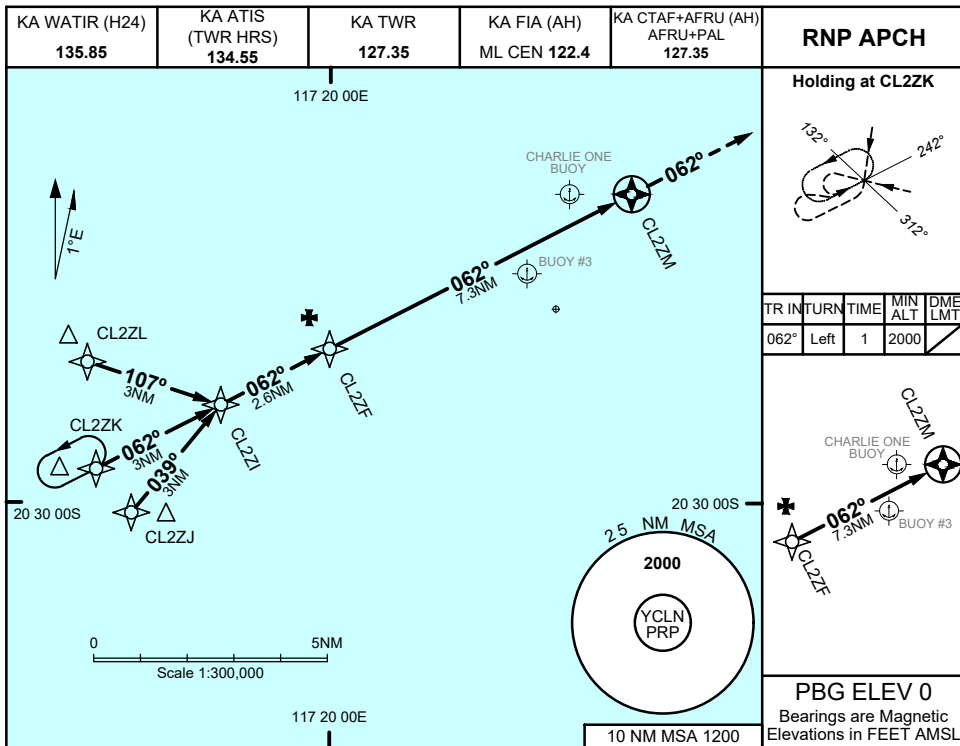

# FOR CASA APPROVED OPERATORS ONLY

USE QNH

RNP Z 062

30 NOV 2023

**CHARLIE ONE, WA (YCLN)**

NM TO NEXT WPT	1.2	1	CL2ZF	7	6	5	4.1	CL2ZM			
ALT (3° APCH PATH)	2000	1920	1600	1500	1190	870	600				

**NOTES**

1. MAX IAS:  
INITIAL : 90KTS  
HOLDING : 90 KTS
2. MAPt LOCATED 1.0 NM FROM CHARLIE ONE
3. REMOTE ALTIMETER  
SETTING SOURCE YPKA
4. PRP (S20 25 50, E117 25 09)

<b>CATEGORY</b>	<b>H</b>
YPKA QNH	<b>640 (640 - 2.5)</b>
AREA QNH	<b>600 (600 - 2.5)</b>
ALTERNATE	(1140 - 4.5)

Changes: CHART TITLE

CLNGN01-177