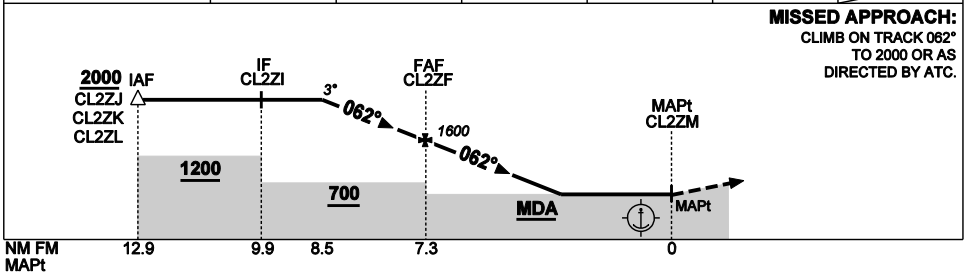

USE QNH

RNAV-Z_(GNSS) 062°

17 JUN 2021

CHARLIE ONE, WA (YCLN)

NM TO NEXT WPT	1.2	CL2ZF	6	5	4.1	CL2ZM
ALT (3° APCH PATH)	2000	1600	1210	890	600	

NOTES

1. MAX IAS:
- INITIAL: 90 KIAS
- HOLDING: 90 KIAS.
2. MAPt LOCATED 1.0NM FROM CHARLIE ONE. (S20 23 21, E117 26 53)
3. REMOTE ALTIMETER SETTING SOURCE YPKA.
4. PRP (S20 25 50, E117 25 09).
CLNGN01-167

CATEGORY	H
YPKA QNH	640 (640-2.5)
AREA QNH	600 (600-2.5)
ALTERNATE	(1140-4.5)

Changes: WAYPOINT NAMES.

FOR CASA APPROVED OPERATORS ONLY