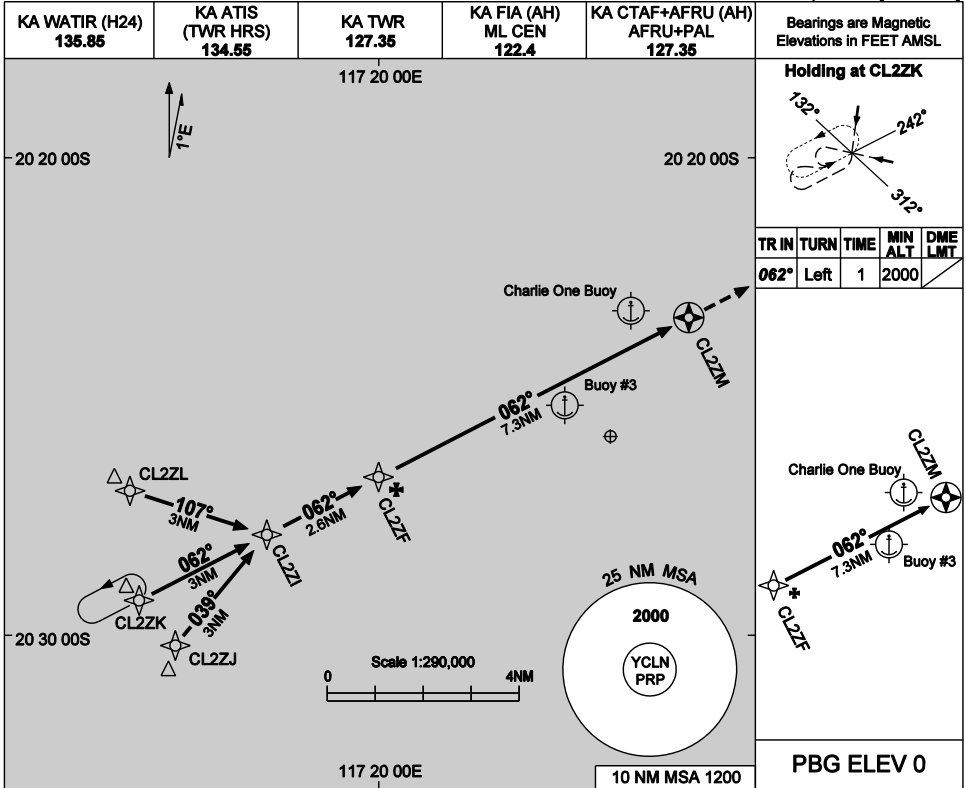

USE QNH

RNAV-Z_(GNSS) 062°

17 JUN 2021

CHARLIE ONE, WA (YCLN)

NM TO NEXT WPT	1.2	CL2ZF	6	5	4.1	CL2ZM
ALT (3° APCH PATH)	2000	1600	1210	890	600	

NOTES

1. MAX IAS:
- INITIAL: 90 KIAS
- HOLDING: 90 KIAS.
2. MAPt LOCATED 1.0NM FROM CHARLIE ONE. (S20 23 21, E117 26 53)
3. REMOTE ALTIMETER SETTING SOURCE YPKA.
4. PRP (S20 25 50, E117 25 09).
CLNGN01-167

CATEGORY	H
YPKA QNH	640 (640-2.5)
AREA QNH	600 (600-2.5)
ALTERNATE	(1140-4.5)

Changes: WAYPOINT NAMES.

FOR CASA APPROVED OPERATORS ONLY