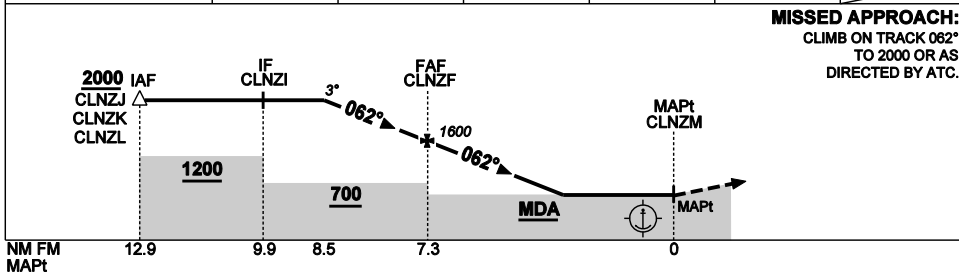

USE QNH

RNAV-Z<sub>(GNSS)</sub> 062°

6 MAR 2014

**CHARLIE ONE, WA (YCLN)**

NM TO NEXT WPT	1.2	CLNZF	6	5	4.1	CLNZM
ALT (3° APCH PATH)	2000	1600	1210	890	600	

**NOTES**

1. MAX IAS:  
- INITIAL: 90 KIAS  
- HOLDING: 90 KIAS.
2. MAPt LOCATED 1.0NM FROM CHARLIE ONE. (S20 23 21, E117 26 53)
3. REMOTE ALTIMETER SETTING SOURCE YPKA.
4. PRP (S20 25 50, E117 25 09).

<b>CATEGORY</b>	<b>H</b>
YPKA QNH	<b>640 (640-2.5)</b>
AREA QNH	<b>600 (600-2.5)</b>
ALTERNATE	<b>(1140-4.5)</b>

Changes: NEW PROCEDURE.

CLNGN01-138

**FOR CASA APPROVED OPERATORS ONLY**