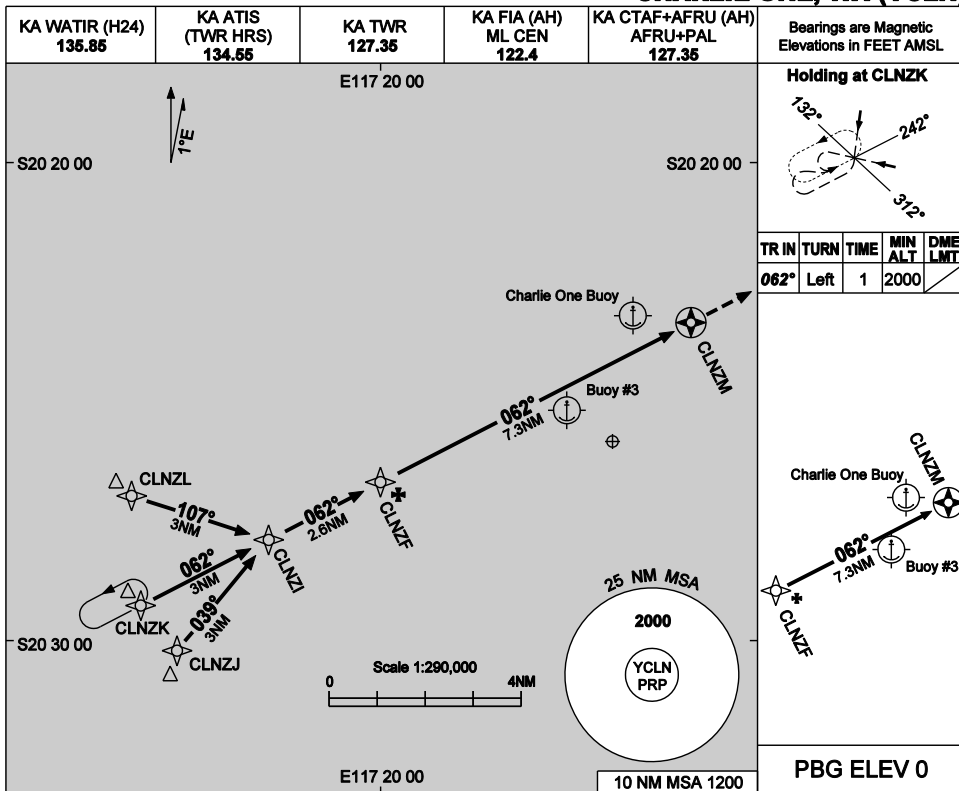

USE QNH

RNAV-Z<sub>(GNSS)</sub> 062°

6 MAR 2014

**CHARLIE ONE, WA (YCLN)**

NM TO NEXT WPT	1.2	CLNZF	6	5	4.1	CLNZM
ALT (3° APCH PATH)	2000	1600	1210	890	600	

**NOTES**

1. MAX IAS:  
- INITIAL: 90 KIAS  
- HOLDING: 90 KIAS.
2. MAPt LOCATED 1.0NM FROM CHARLIE ONE. (S20 23 21, E117 26 53)
3. REMOTE ALTIMETER SETTING SOURCE YPKA.
4. PRP (S20 25 50, E117 25 09).

<b>CATEGORY</b>	<b>H</b>
YPKA QNH	<b>640 (640-2.5)</b>
AREA QNH	<b>600 (600-2.5)</b>
ALTERNATE	<b>(1140-4.5)</b>

Changes: NEW PROCEDURE.

CLNGN01-138

**FOR CASA APPROVED OPERATORS ONLY**