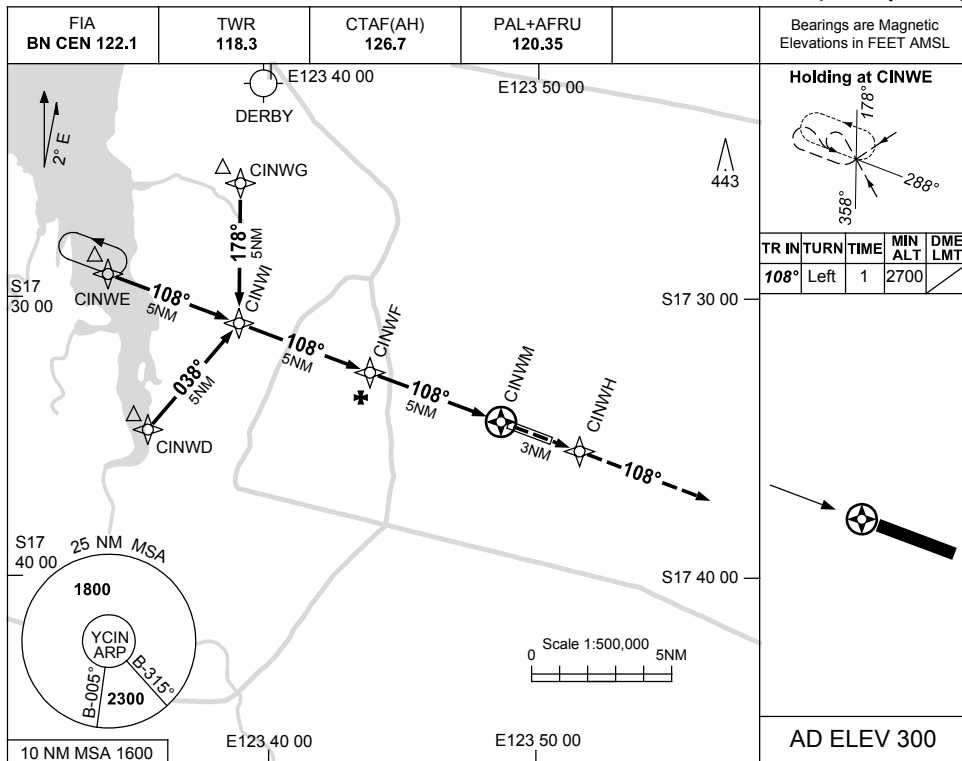

USE QNH

RNAV-Z (GNSS) RWY 11
CURTIN, WA (YCIN)

9 NOV 2017

NM TO NEXT WPT	2.3	2	1	CINWF	4	3	2	1.3	CINWM			
ALT (3° APCH PATH)	2700	2620	2300	1980	1660	1340	1020	810				

NOTES

CATEGORY	A	B	C	D
LNAV	810 (556-3.2)			
CIRCLING	930 (630-2.4)		1030 (730-4.0)	
ALTERNATE	(1130-4.4)		(1290-7.0)	