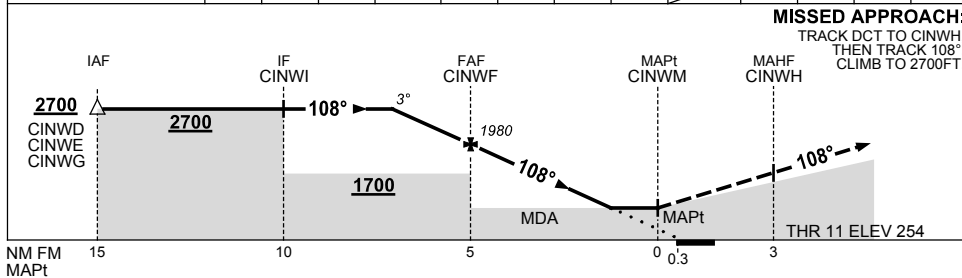

USE QNH

RNAV-Z (GNSS) RWY 11
CURTIN, WA (YCIN)

9 NOV 2017

NM TO NEXT WPT	2.3	2	1	CINWF	4	3	2	1.3	CINWM			
ALT (3° APCH PATH)	2700	2620	2300	1980	1660	1340	1020	810				

NOTES

CATEGORY	A	B	C	D
LNAV	810 (556-3.2)			
CIRCLING	930 (630-2.4)		1030 (730-4.0)	
ALTERNATE	(1130-4.4)		(1290-7.0)	