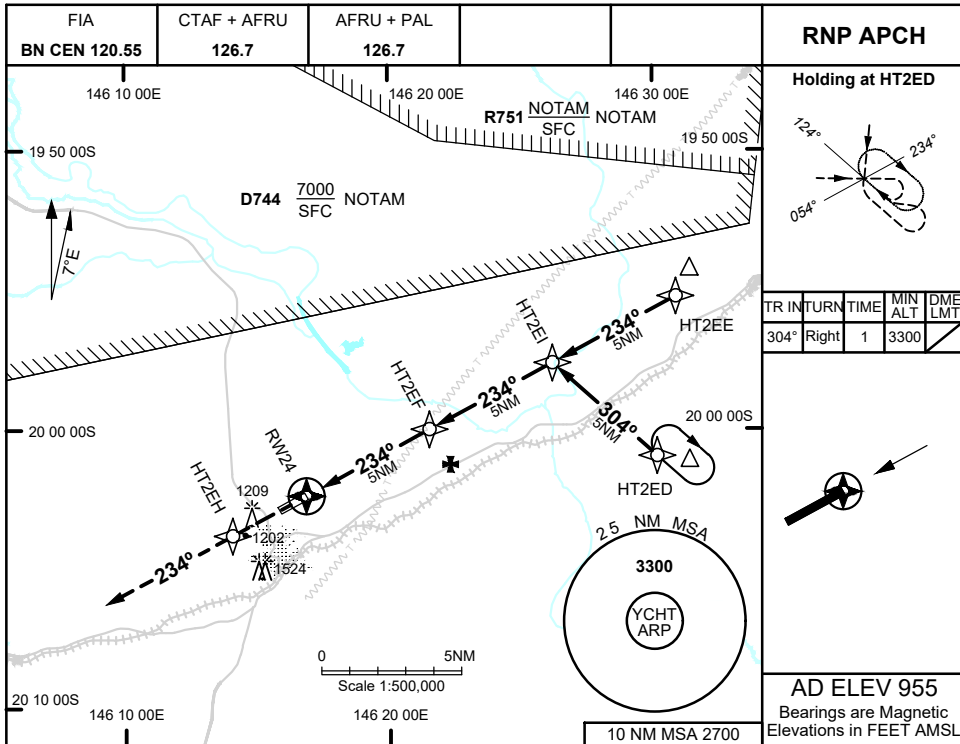

8 SEP 2022

CHARTERS TOWERS, QLD (YCHT)

NM TO NEXT WPT	RW24	1.6	2	3	4	HT2EF	1	2	2.3		
ALT (3° APCH PATH)		1460	1600	1920	2240	2560	2880	3190	3300		

NOTES

- MAX IAS:
INITIAL : 210KTS

CATEGORY	A	B	C	D
LNAV	1460 (545 - 3.1)			NOT APPLICABLE
CIRCLING	1920 (965 - 2.4)		2020 (1065 - 4.0)	
ALTERNATE	(1465 - 4.4)		(1565 - 6.0)	

Changes: FROM SUP H46/22

CHTGN02-172