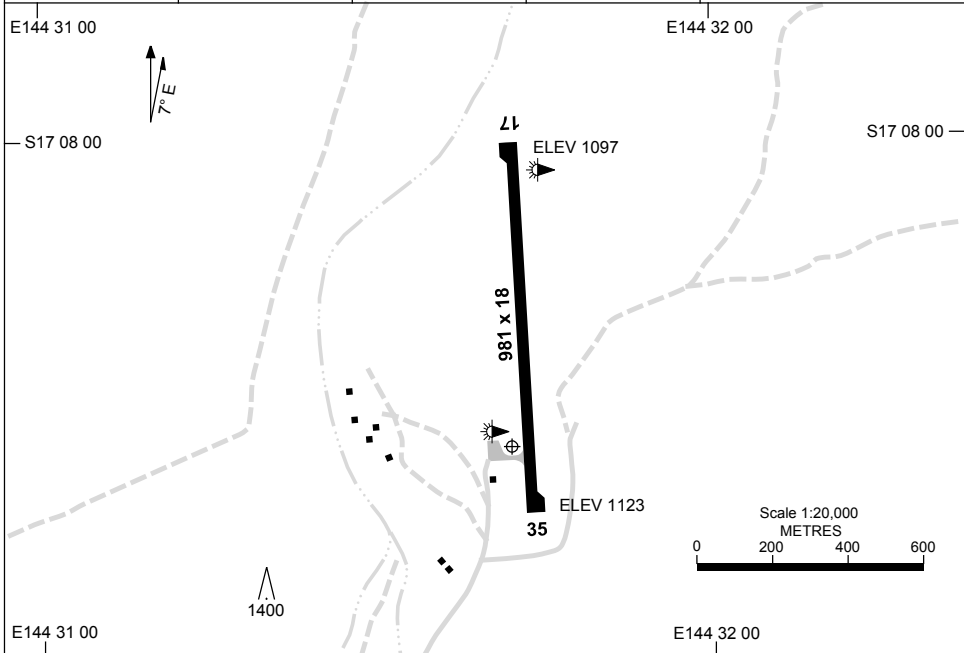

2 MAR 2017

AD ELEV 1123
S17 08 27 E 144 31 42

AERODROME CHART
CHILLAGOE, QLD (YCGO)

FIA BN CEN 120.15	CTAF+AFRU 126.7	AFRU+PAL 126.7		Bearings are Magnetic Elevations in FEET AMSL
----------------------	--------------------	-------------------	--	--

	AERODROME LIGHTING	
RWY	TWY : BLUE EDGE RL : AFRU+PAL 126.7 , PTBL , SDBY (15 SEC)	
17 ¹⁷¹ ³⁵¹ 35	LIRL LIRL	

NOTES
FIA FREQ 120.15 AVBL IN CIRCUIT AREA.

CAUTION: UNLIT MASTS AND TERRAIN IN VICINITY OF AD.

Changes: TWY LGT, SDBY PWR.

CGOAD01-150