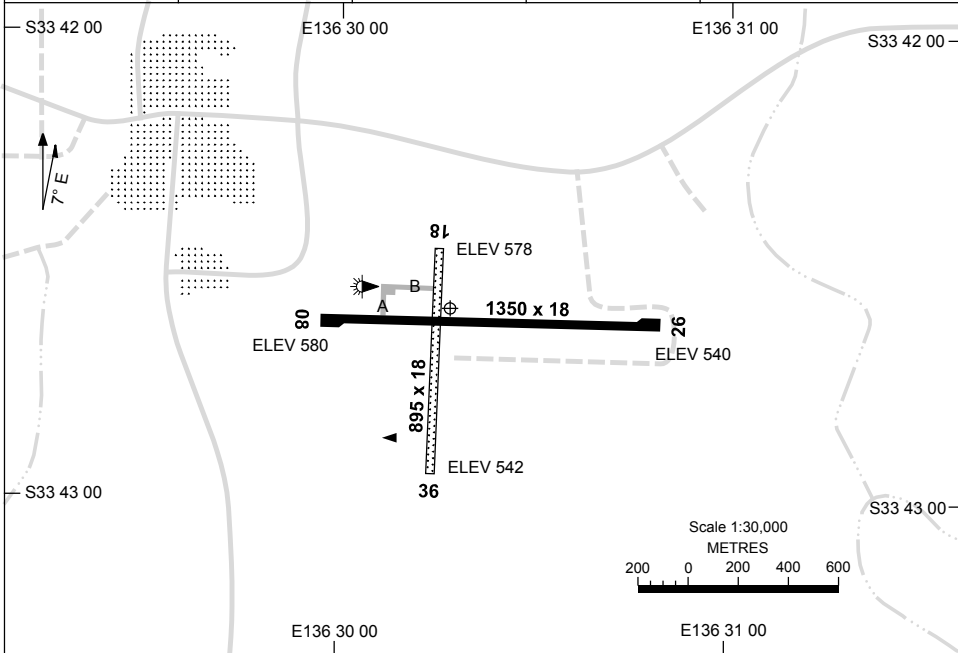

25 MAY 2017

AD ELEV 589
S33 42 35 E136 30 17

AERODROME CHART
CLEVE, SA (YCEE)

AWIS 133.0	FIA ML CEN 125.9	CTAF 126.7	PAL 122.8	Bearings are Magnetic Elevations in FEET AMSL
---------------	---------------------	---------------	--------------	--

RWY		AERODROME LIGHTING
		TAXIWAY : BLUE EDGE RL : PILOT ACTIVATED 122.8 , PTBL PN (IN EMERG) SEE ERSA.
08 <small>084</small>		LIRL
<small>264</small> 26		LIRL
18 <small>174</small>		NIL
<small>354</small> 36		NIL

NOTES

1. RIGHT HAND CIRCUITS REQUIRED WHEN OPR ON RWY 08.

Changes: NOTE 2 DELETED.

CEEAD01-151