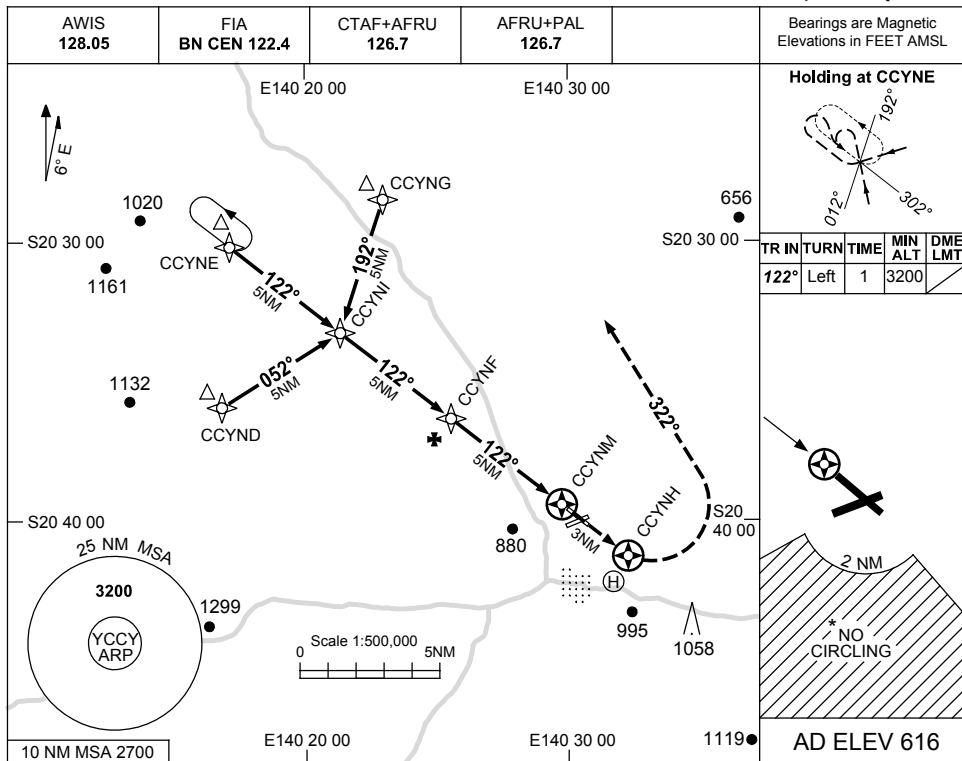

USE QNH

RNAV-Z^(GNSS) RWY 12
CLONCURRY, QLD (YCCY)

2 MAR 2017

NOTES

CATEGORY	A	B	C	D
S-I GNSS	1250 (634-3.6)			NOT APPLICABLE
CIRCLING *	1570 (954-2.4)		1570 (954-4.0)	
ALTERNATE	(1454-4.4)		(1454-6.0)	

1. MAX IAS:
INITIAL : 210KT.
- * 2. NO CIRCLING IN SECTOR SOUTH OF RWYS 06 AND 30 BEYOND 2NM.

Changes: CCYNH FLY OVER, MSA REF POINT.

CCYGN01-150