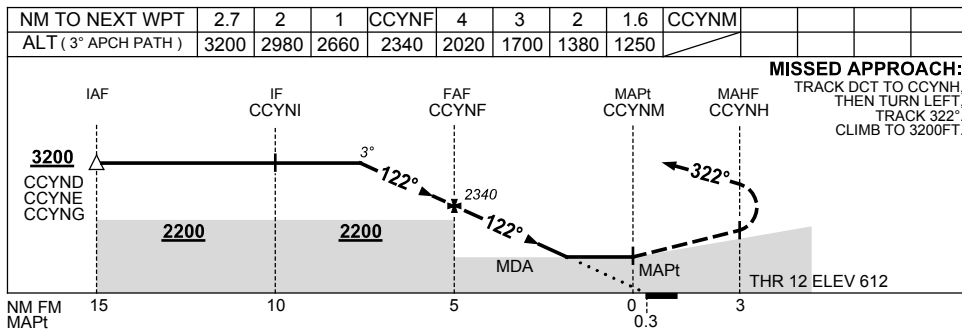

USE QNH

RNAV-Z^(GNSS) RWY 12
CLONCURRY, QLD (YCCY)

2 MAR 2017

NOTES

CATEGORY	A	B	C	D
S-I GNSS	1250 (634-3.6)			NOT APPLICABLE
CIRCLING *	1570 (954-2.4)		1570 (954-4.0)	
ALTERNATE	(1454-4.4)		(1454-6.0)	

1. MAX IAS:
INITIAL : 210KT.
- * 2. NO CIRCLING IN SECTOR SOUTH OF RWYS 06 AND 30 BEYOND 2NM.

Changes: CCYNH FLY OVER, MSA REF POINT.

CCYGN01-150